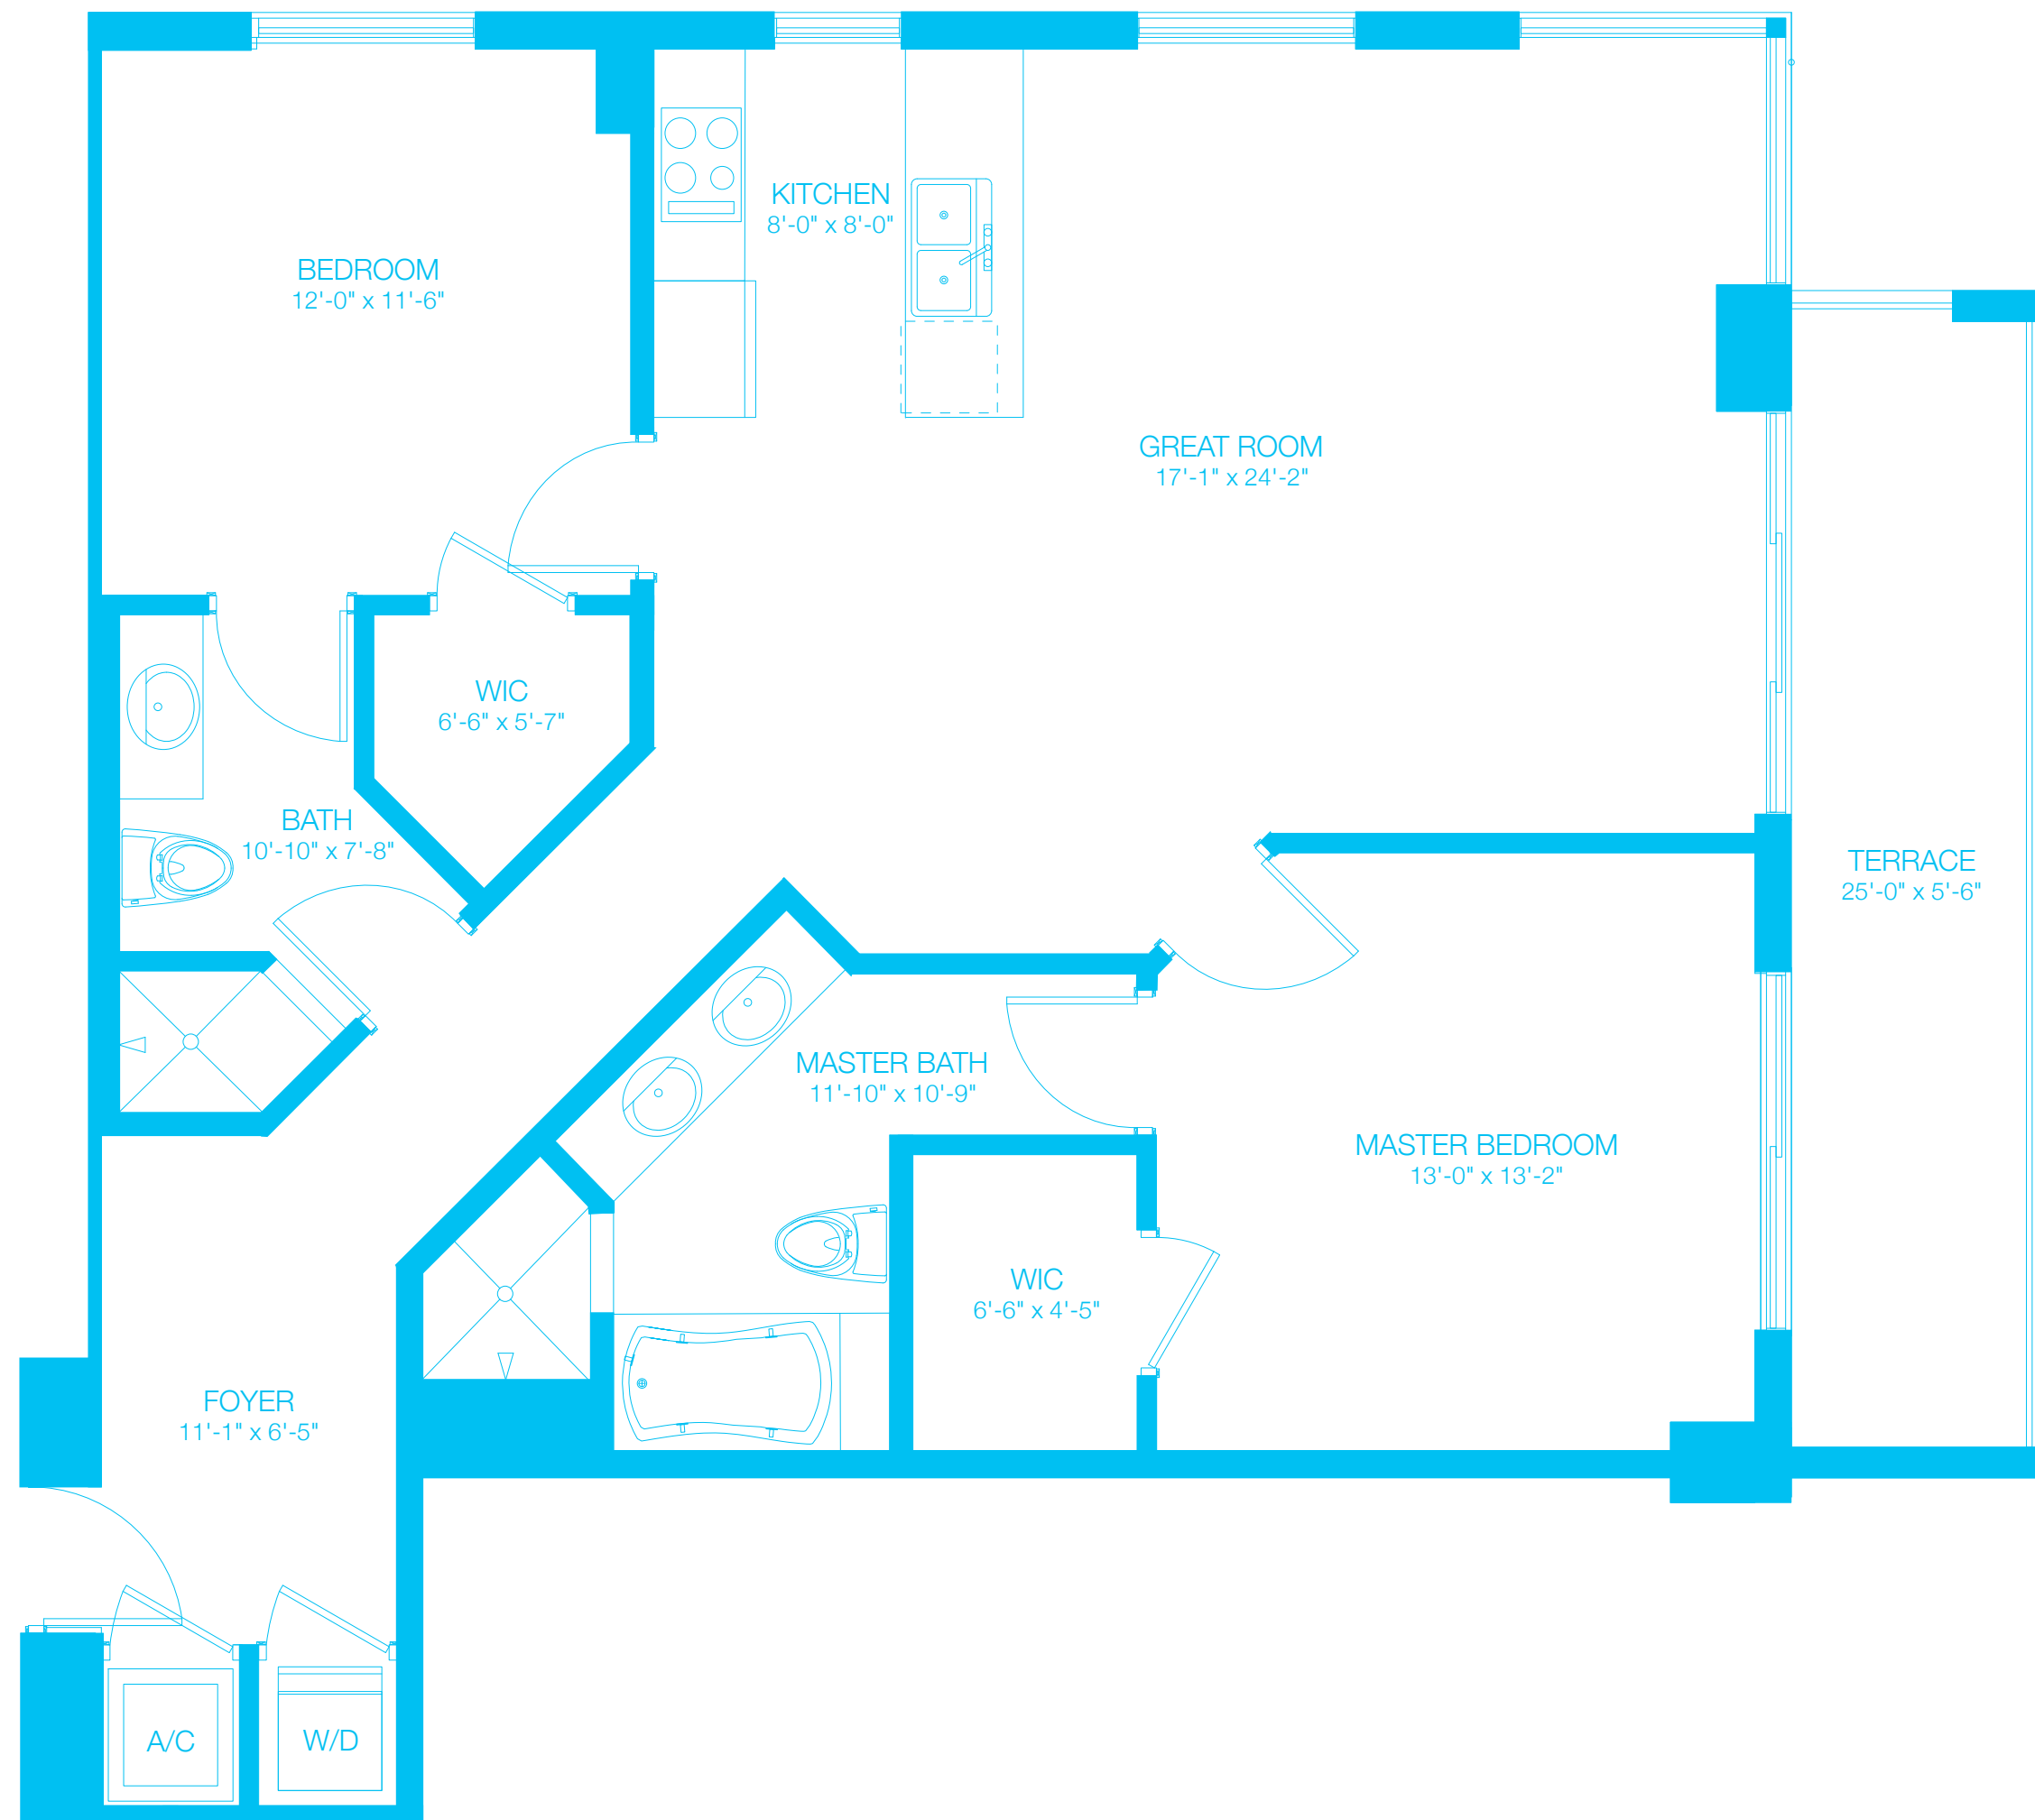

500 BRICKELL

A3		
	interior 1,216 sf	exterior 137 sf
TOWER EAST	TOTAL 1,353 sf / 125.69 m²	
scale: 1/4" = 1'-0"	2 bdr/den/2 bath	www.500brickellcondo.com