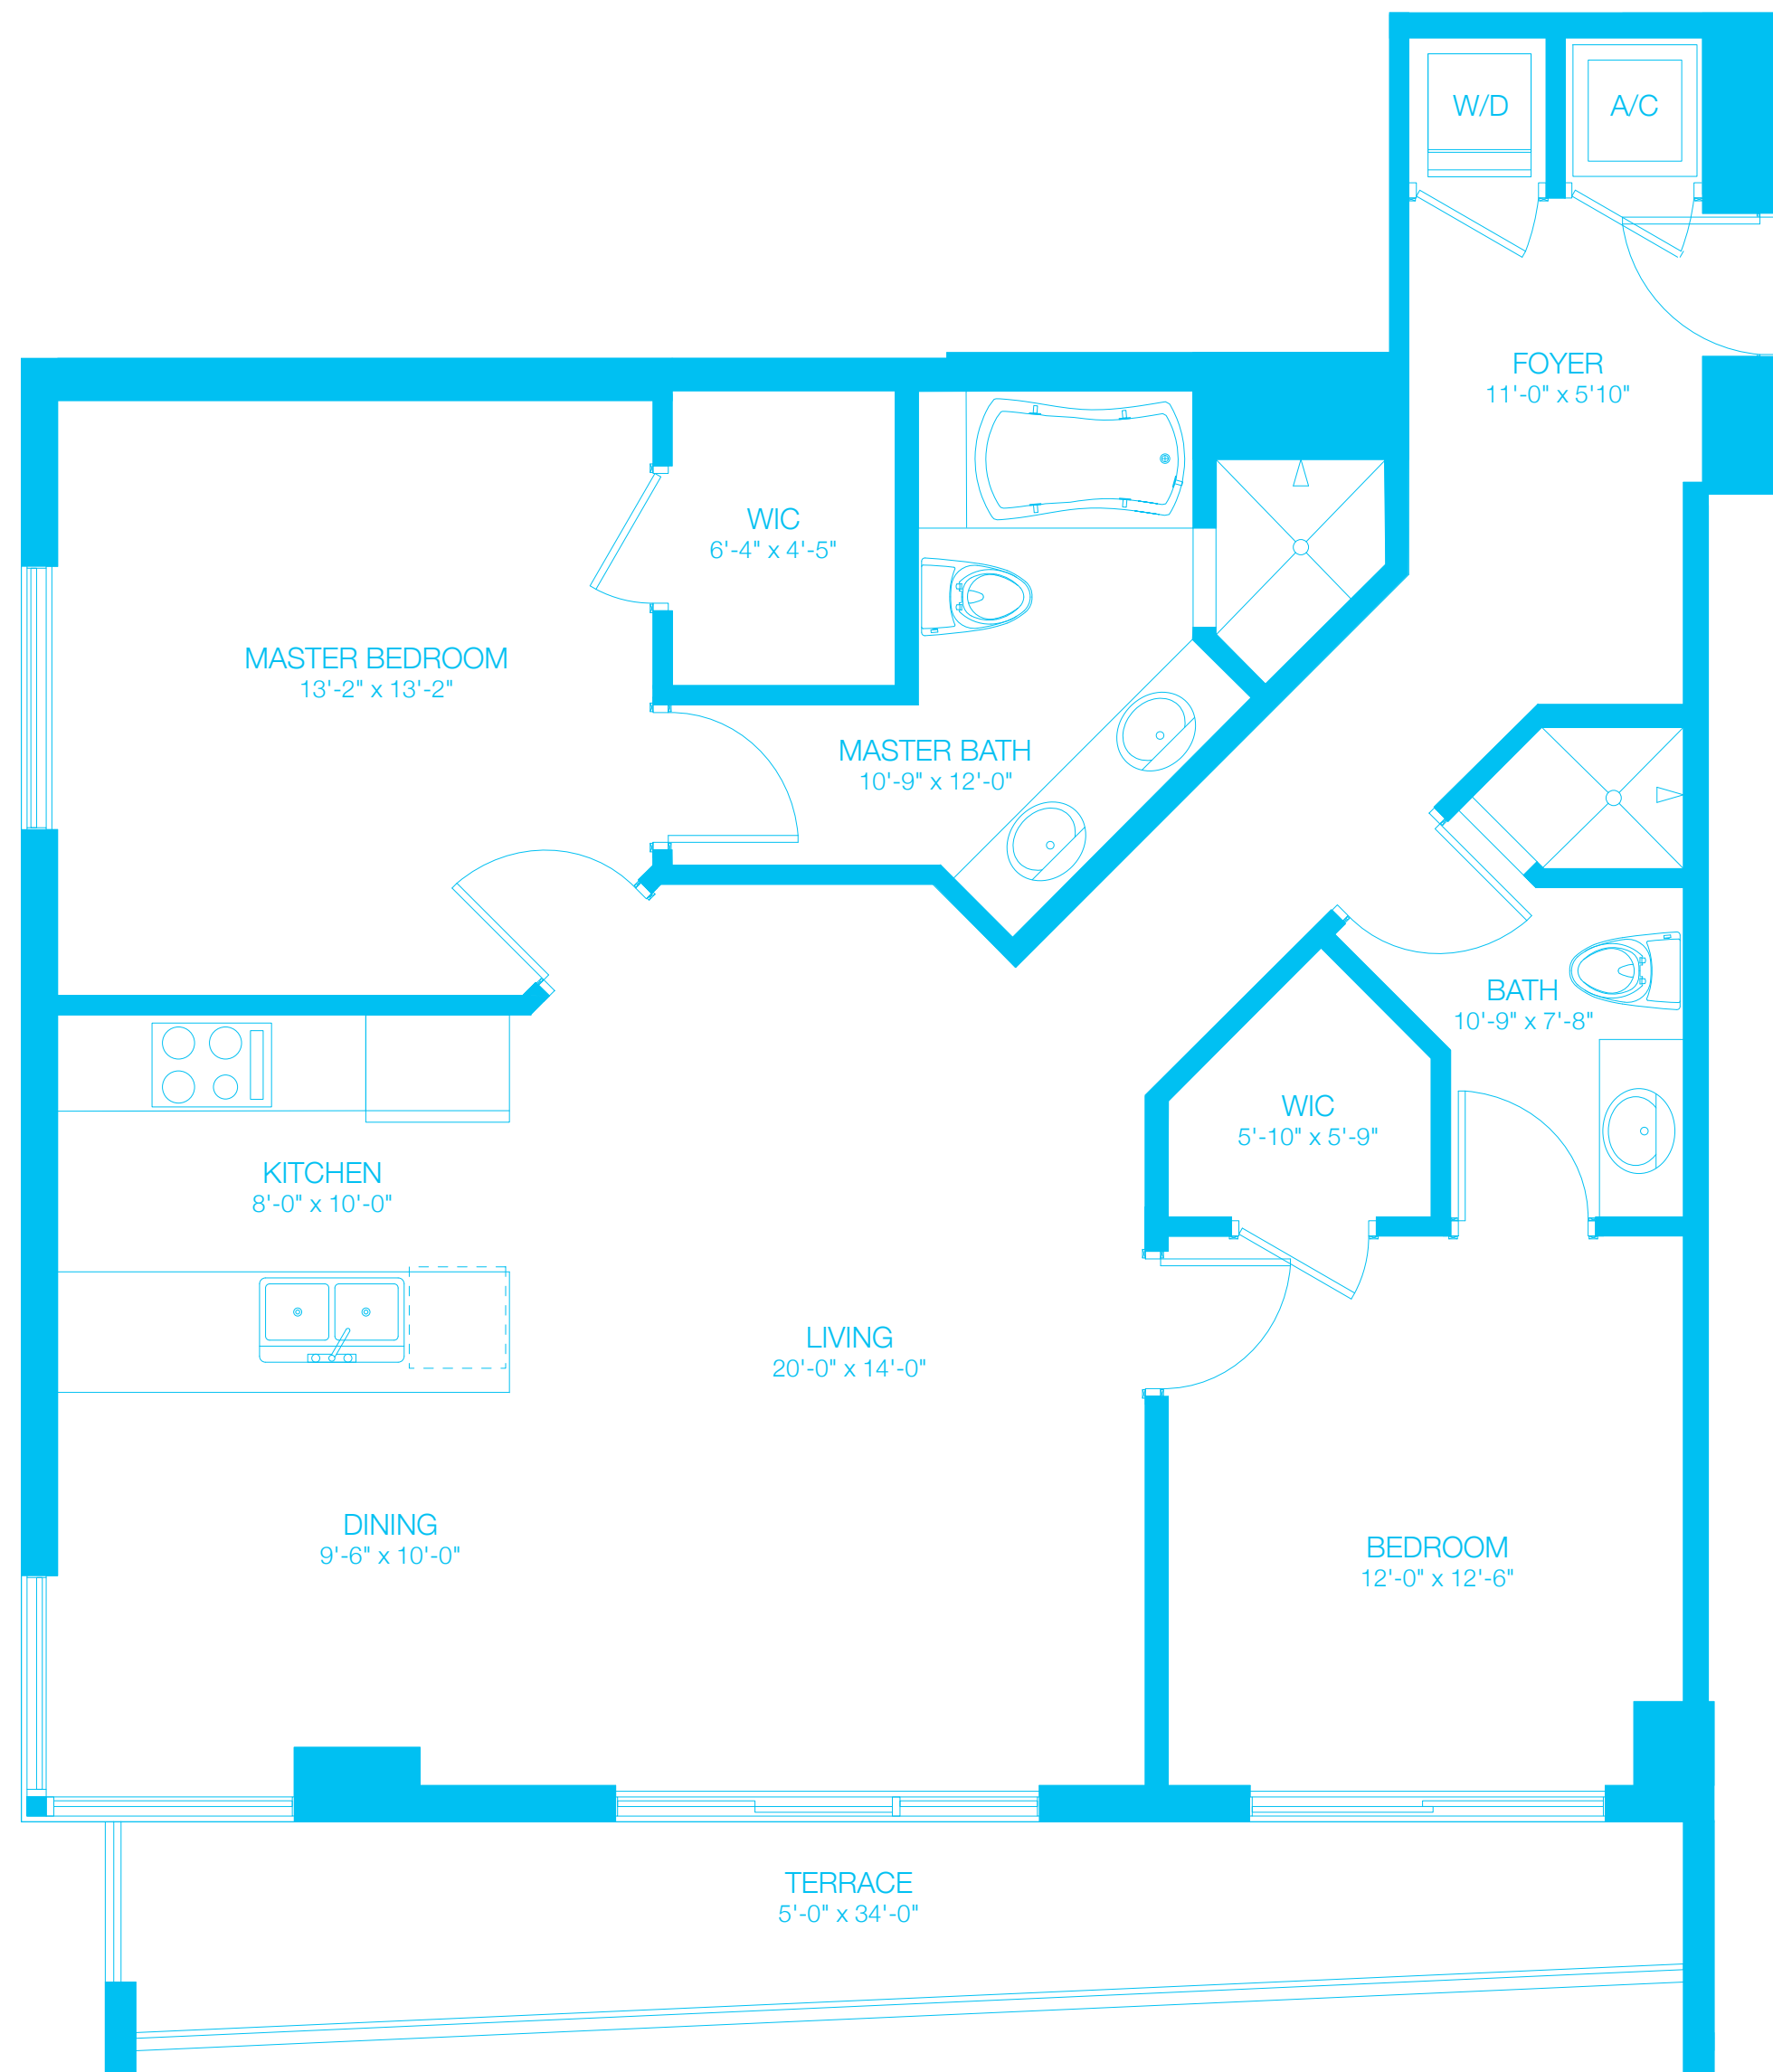

500 BRICKELL

A		
	Interior 1,216 sf	exterior 146 sf
TOWER WEST	TOTAL 1,362 sf / 126.53 m²	
scale: 1/4" = 1'-0"	2 bdr/den/2 bath	www.500brickellcondo.com