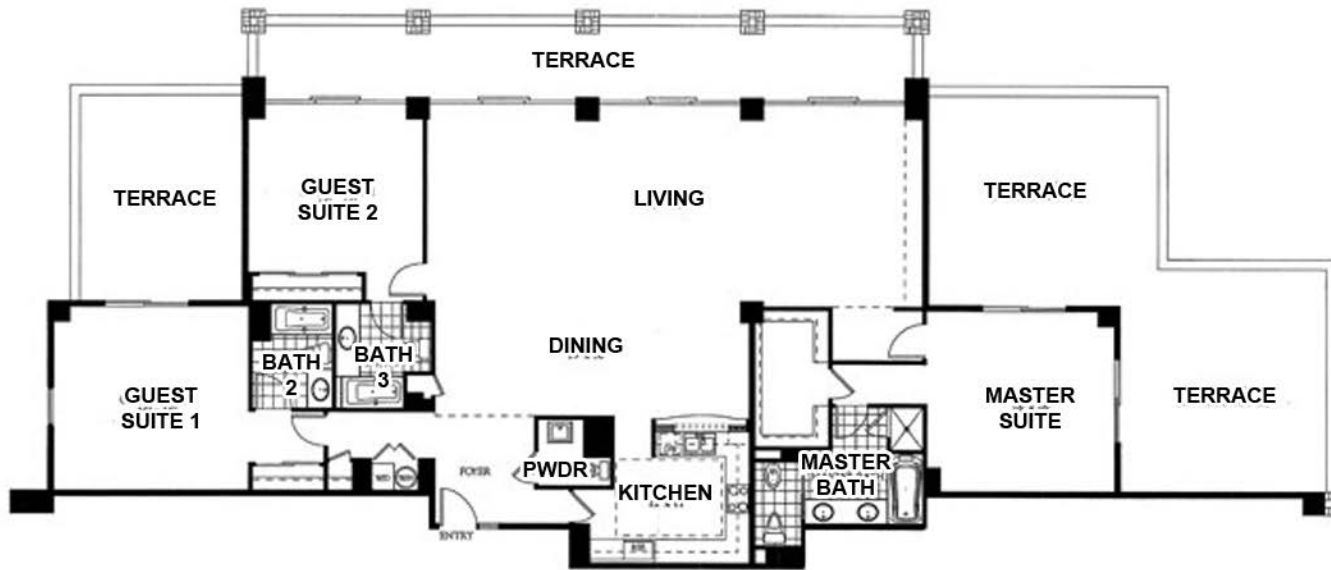

RESIDENCE 05

3 BEDROOMS/ 3.5 BATHS

FLOOR PLAN

4,355 sq ft.

THE RITZ-CARLTON®
COCONUT GROVE, MIAMI

BISCAYNE BAY