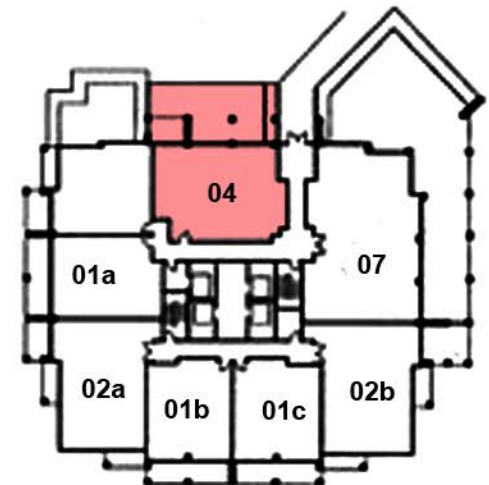

RESIDENCE 04

2 BEDROOMS/ 2.5 BATHS

FLOOR PLAN

2,399 sq ft.

THE RITZ-CARLTON®
COCONUT GROVE, MIAMI

BISCAYNE BAY