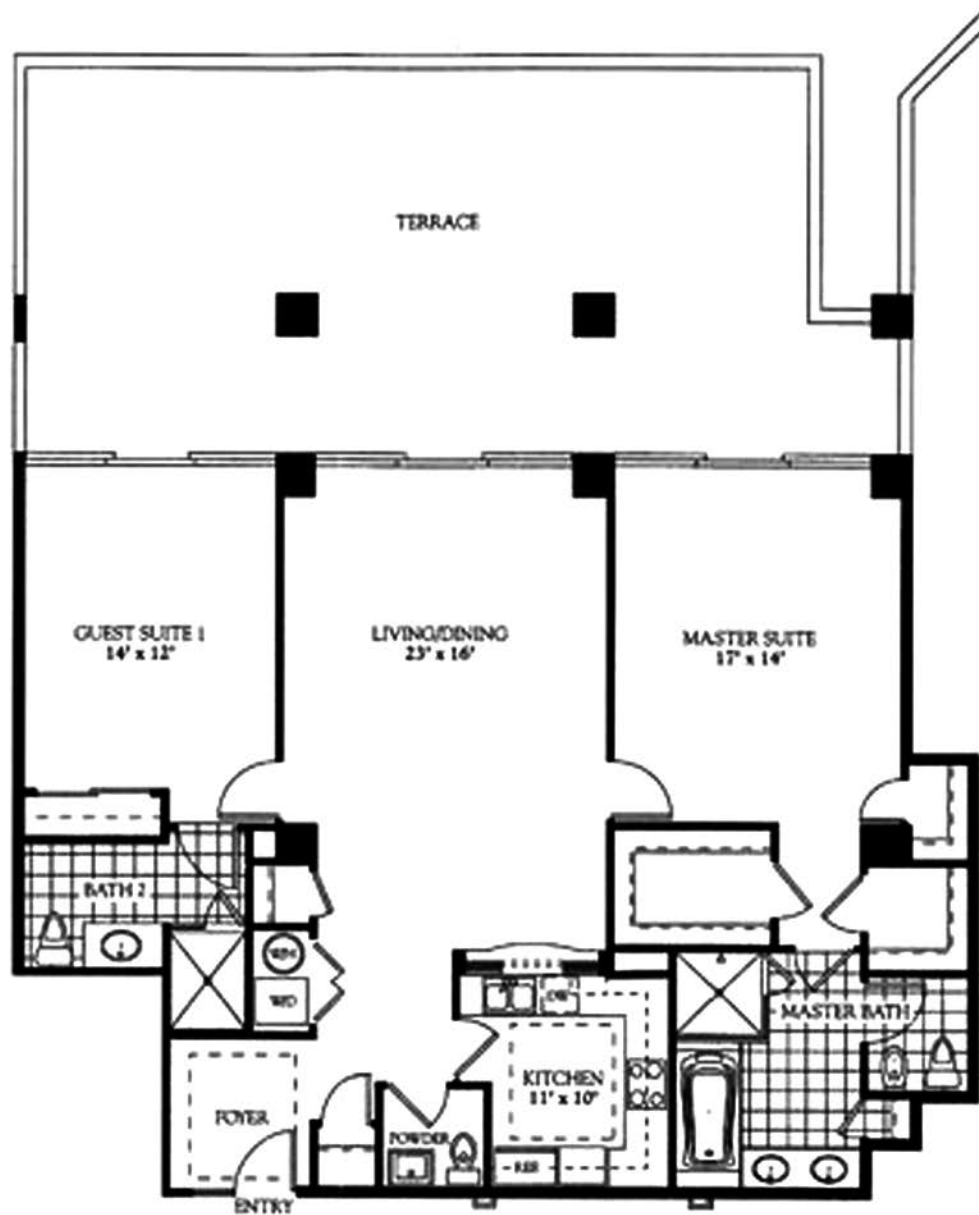

RESIDENCE 04

2 BEDROOMS/ 2.5 BATHS

FLOOR PLAN

2,399 sq ft.

THE RITZ-CARLTON®
COCONUT GROVE, MIAMI

BISCAYNE BAY