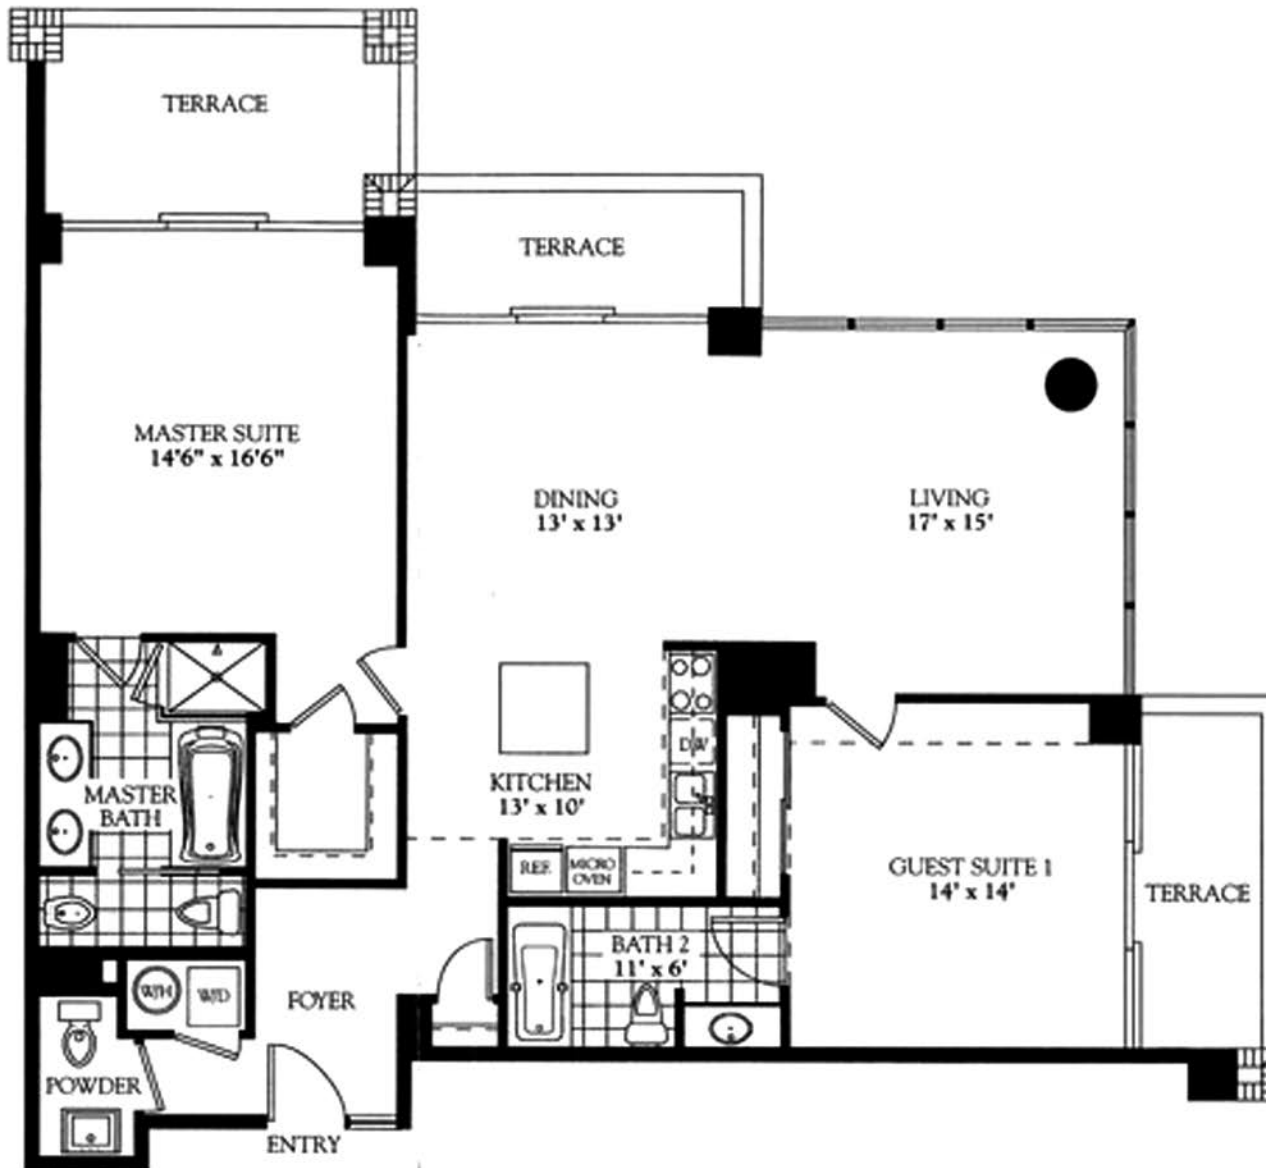

RESIDENCE 02

2 BEDROOMS/ 2.5 BATHS

FLOOR PLAN

1,926 sq ft.

THE RITZ-CARLTON®  
COCONUT GROVE, MIAMI

BISCAYNE BAY