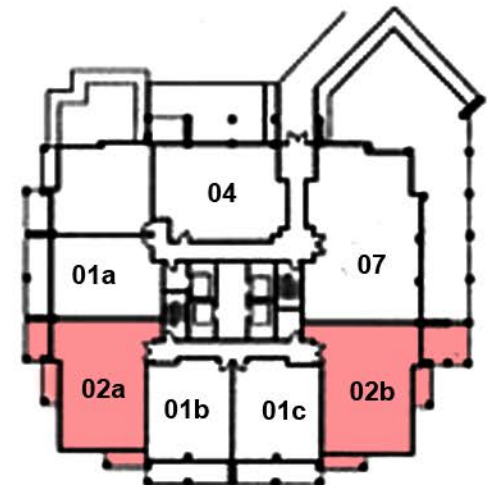

RESIDENCE 02

2 BEDROOMS/ 2.5 BATHS

FLOOR PLAN

1,926 sq ft.

THE RITZ-CARLTON®  
COCONUT GROVE, MIAMI

BISCAYNE BAY