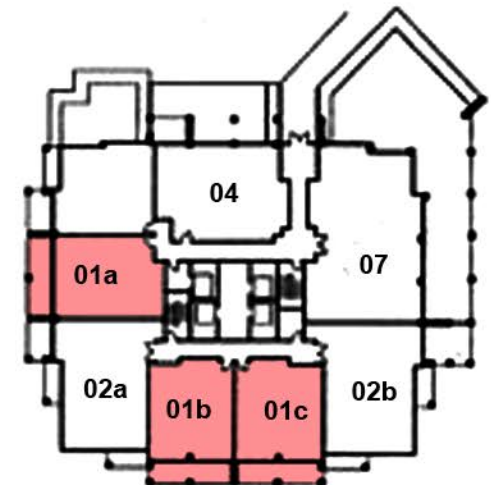

RESIDENCE 01

1 BEDROOMS/ 1.5 BATHS

FLOOR PLAN

1,284 sq ft.

THE RITZ-CARLTON®
COCONUT GROVE, MIAMI

BISCAYNE BAY