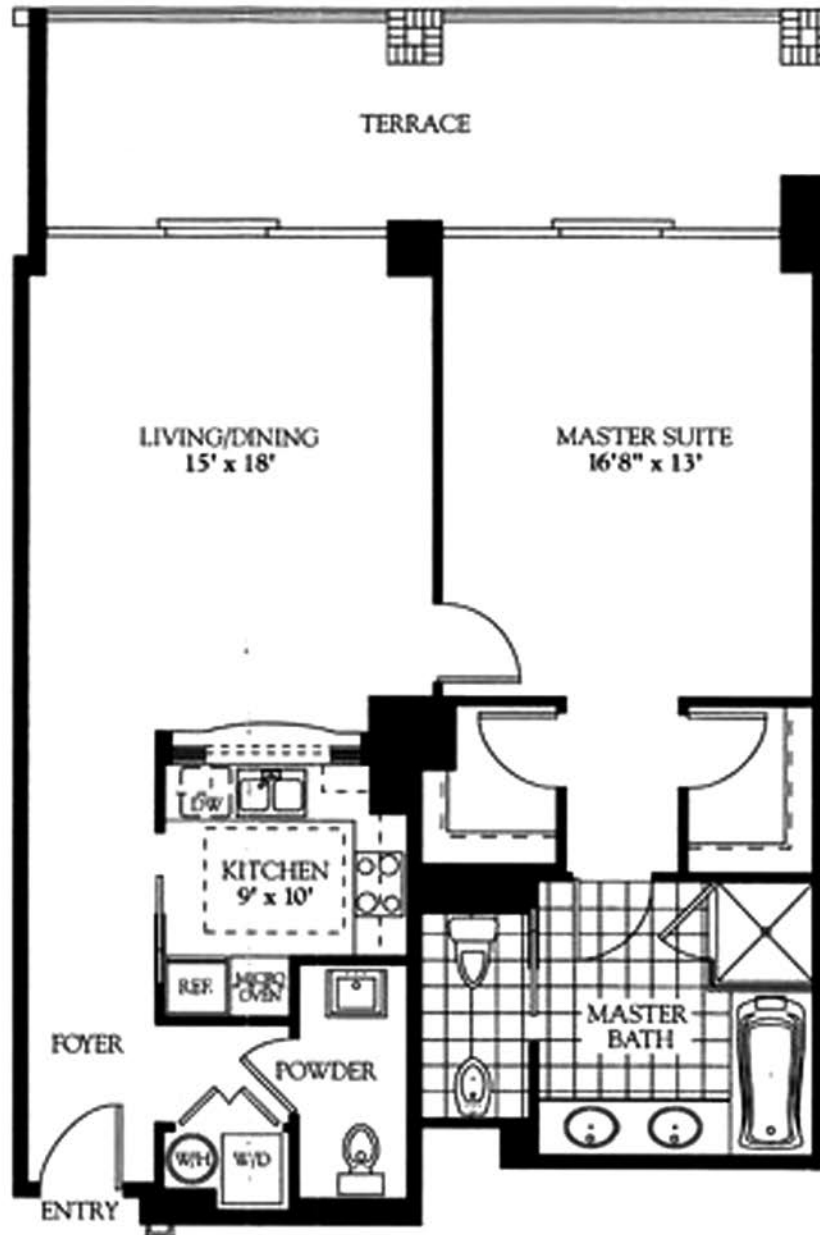

RESIDENCE 01

1 BEDROOMS/ 1.5 BATHS

FLOOR PLAN

1,284 sq ft.

THE RITZ-CARLTON®
COCONUT GROVE, MIAMI

BISCAYNE BAY