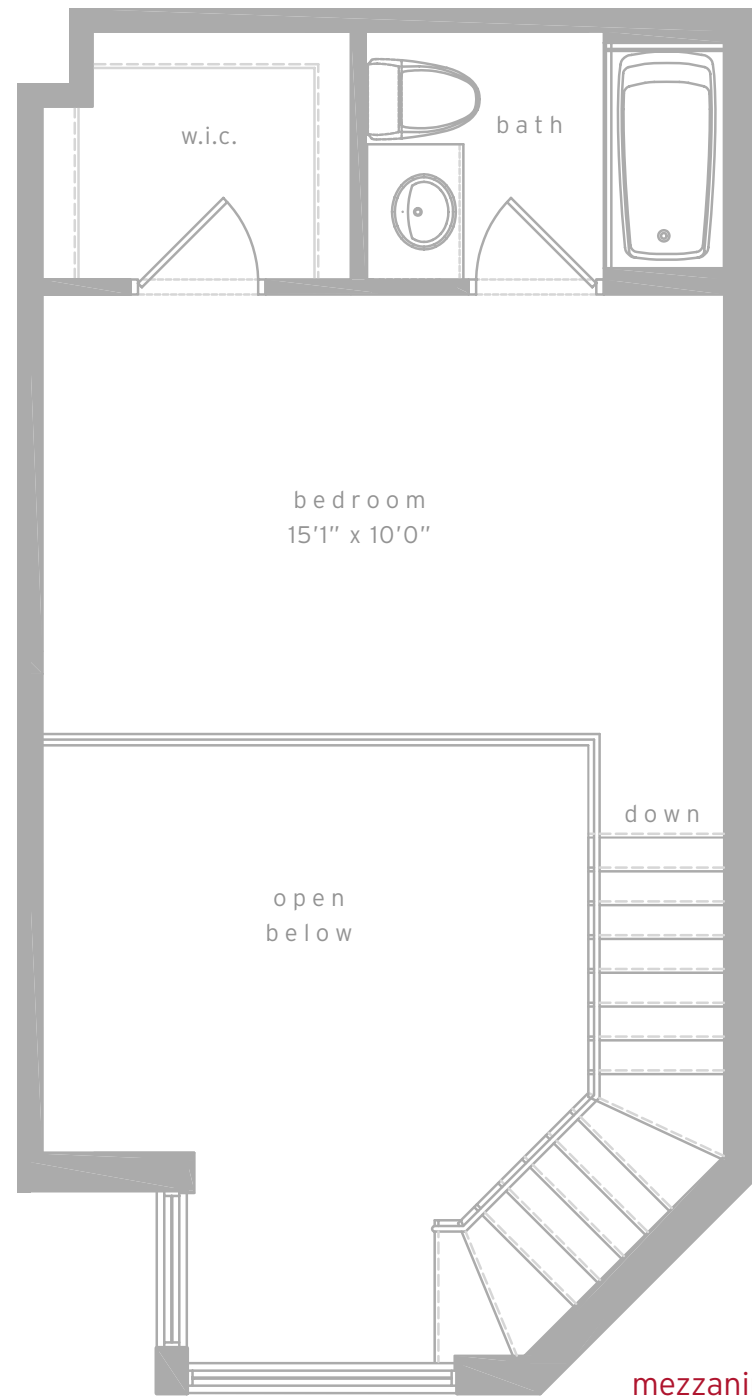

flat level

mezzanine level

**loft residences**  
**loft b**  
**1 bed & 1-1/2 bath**

residence	698 sq.ft.	64.8 m <sup>2</sup>
terrace	26 sq.ft.	2.4 m <sup>2</sup>
total	724 sq.ft.	67.2 m <sup>2</sup>