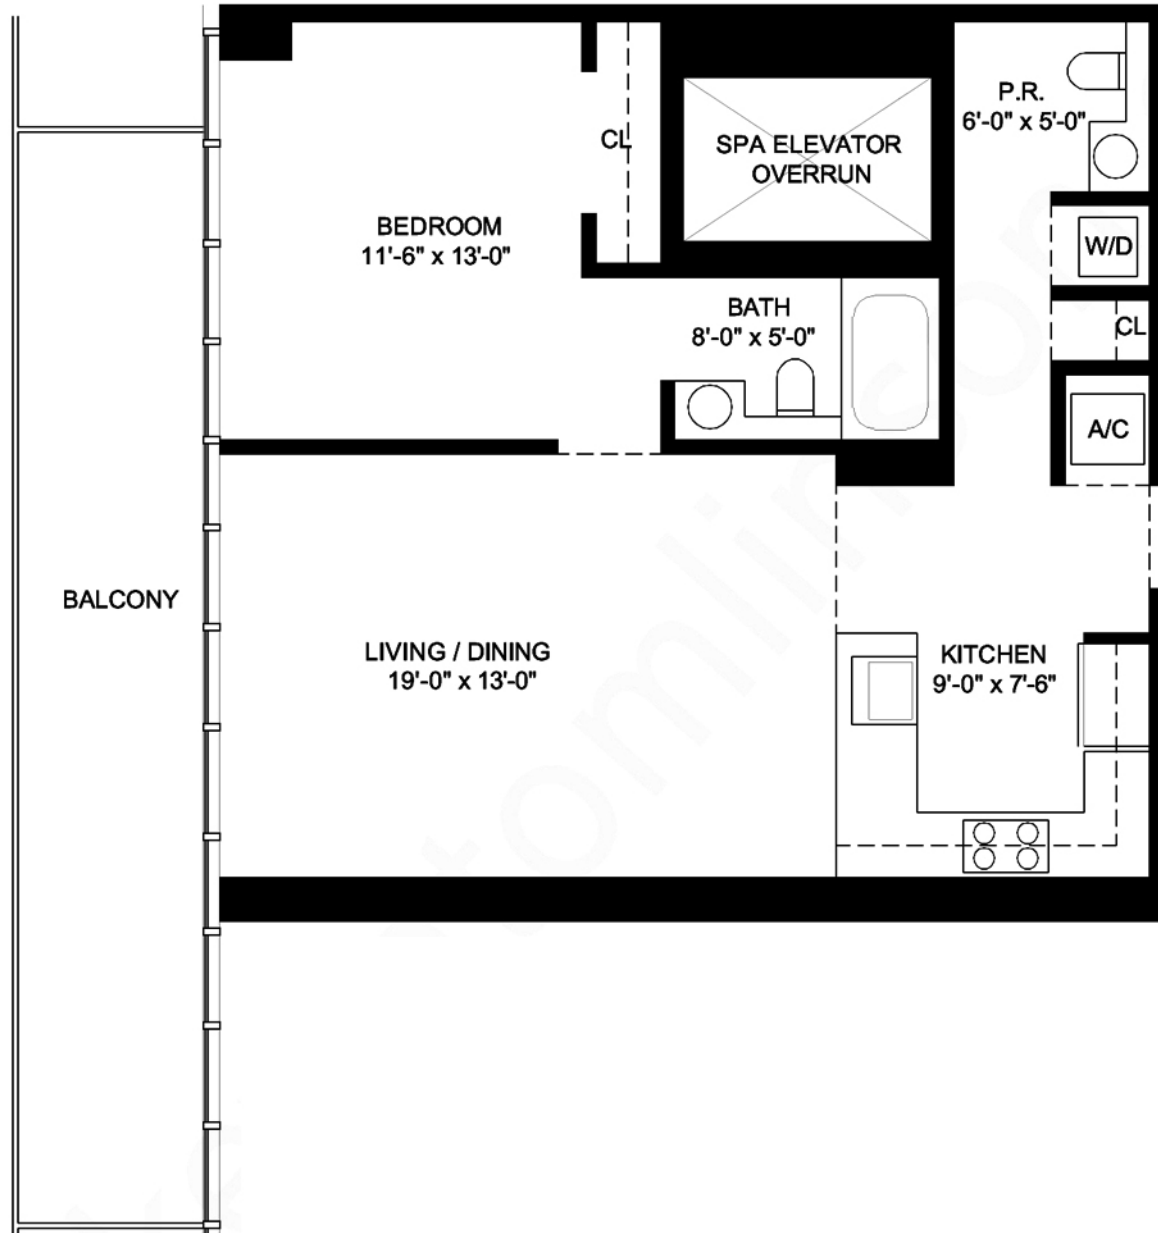

SOUTH TOWER CONDO 01  
1 BEDROOMS/ 1 BATHS

FLOOR PLAN  
S-C5  
800 sq ft.

CANYON RANCH  
LIVING.<sup>®</sup>  
MIAMI BEACH

SOUTH TOWER CONDO 02  
3 BEDROOMS/ 3.5 BATHS

FLOOR PLAN  
S-A2  
2,290 sq ft.

SOUTH TOWER CONDO 01  
1 BEDROOMS/ 1 BATHS

FLOOR PLAN  
S-C5A  
744 sq ft.

SOUTH TOWER CONDO 02  
2 BEDROOMS/ 2.5 BATHS

FLOOR PLAN  
S-B3A  
1,425 sq ft.

CANYON RANCH  
LIVING.<sup>®</sup>  
MIAMI BEACH

SOUTH TOWER CONDO 04  
1 BEDROOMS/ 1.5 BATHS/ DEN

FLOOR PLAN  
S-C6  
1,107 sq ft.

CANYON RANCH  
LIVING.  
MIAMI BEACH

SOUTH TOWER LOFT 01,02  
 2 BEDROOMS/ 2 BATHS

FLOOR PLAN  
 S-B2  
 1,325 sq ft.

CANYON RANCH  
 LIVING.<sup>®</sup>  
 MIAMI BEACH