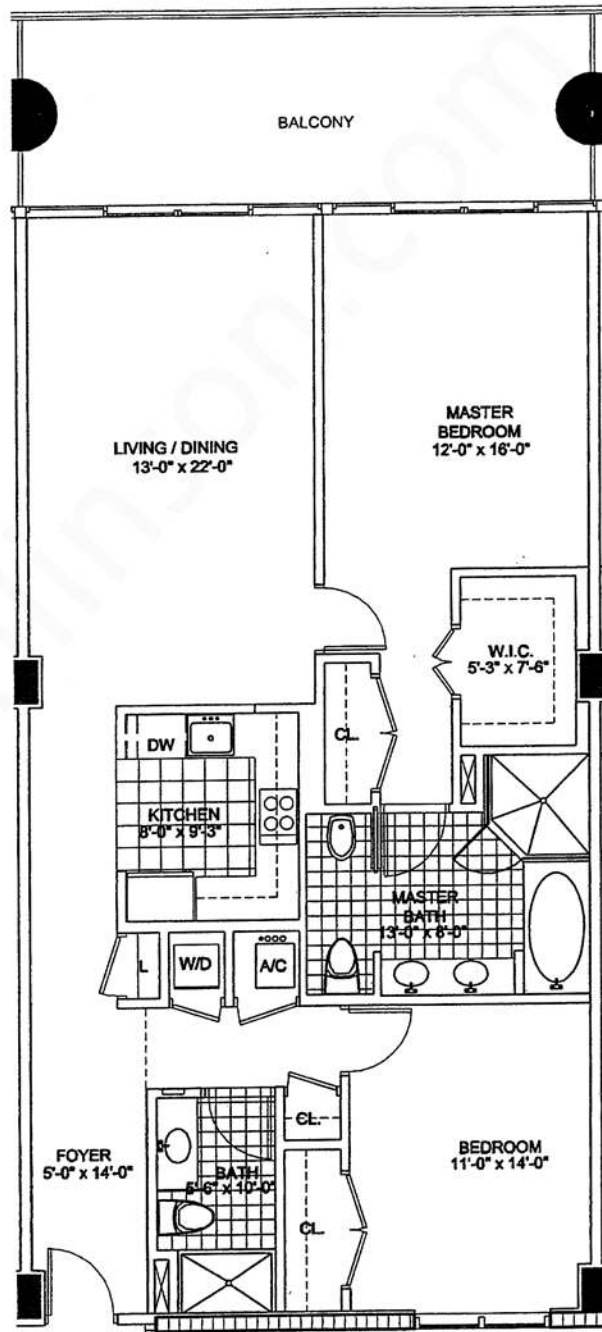

SOUTH TOWER CONDO 01  
1 BEDROOMS/ 1 BATHS

FLOOR PLAN  
S-C5  
800 sq ft.

CANYON RANCH  
LIVING.<sup>®</sup>  
MIAMI BEACH

SOUTH TOWER CONDO 02  
3 BEDROOMS/ 3.5 BATHS

FLOOR PLAN  
S-A2  
2,290 sq ft.

SOUTH TOWER CONDO 01  
1 BEDROOMS/ 1 BATHS

FLOOR PLAN  
S-C5A  
744 sq ft.

SOUTH TOWER CONDO 02  
2 BEDROOMS/ 2.5 BATHS

FLOOR PLAN  
S-B3A  
1,425 sq ft.

CANYON RANCH  
LIVING.<sup>®</sup>  
MIAMI BEACH

SOUTH TOWER CONDO 04  
1 BEDROOMS/ 1.5 BATHS/ DEN

FLOOR PLAN  
S-C6  
1,107 sq ft.

CANYON RANCH  
LIVING.  
MIAMI BEACH

SOUTH TOWER LOFT 01,02  
 2 BEDROOMS/ 2 BATHS

FLOOR PLAN  
 S-B2  
 1,325 sq ft.

CANYON RANCH  
 LIVING.<sup>®</sup>  
 MIAMI BEACH