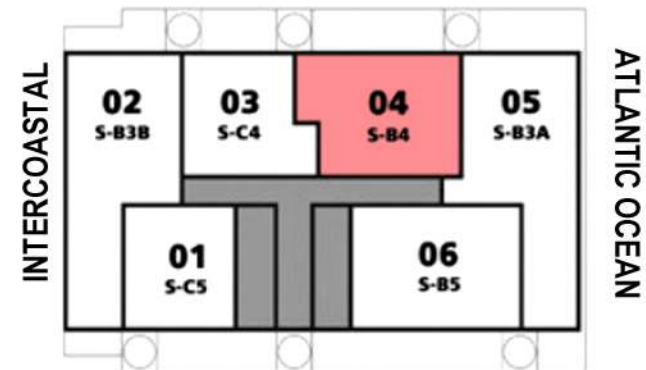

SOUTH TOWER CONDO 01  
1 BEDROOMS/ 1 BATHS

FLOOR PLAN  
S-C5  
800 sq ft.

CANYON RANCH  
LIVING.<sup>®</sup>  
MIAMI BEACH

SOUTH TOWER CONDO 02  
3 BEDROOMS/ 3.5 BATHS

FLOOR PLAN  
S-A2  
2,290 sq ft.

SOUTH TOWER CONDO 01  
1 BEDROOMS/ 1 BATHS

FLOOR PLAN  
S-C5A  
744 sq ft.

SOUTH TOWER CONDO 02  
2 BEDROOMS/ 2.5 BATHS

FLOOR PLAN  
S-B3A  
1,425 sq ft.

CANYON RANCH  
LIVING.<sup>®</sup>  
MIAMI BEACH

SOUTH TOWER CONDO 04  
1 BEDROOMS/ 1.5 BATHS/ DEN

FLOOR PLAN  
S-C6  
1,107 sq ft.

CANYON RANCH  
LIVING.  
MIAMI BEACH

SOUTH TOWER LOFT 01,02  
 2 BEDROOMS/ 2 BATHS

FLOOR PLAN  
 S-B2  
 1,325 sq ft.

CANYON RANCH  
 LIVING.<sup>®</sup>  
 MIAMI BEACH