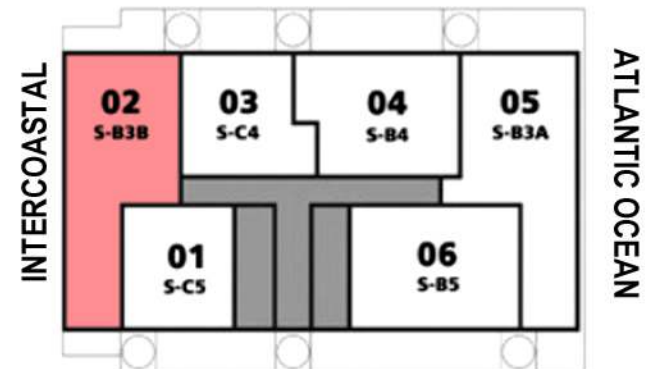

SOUTH TOWER CONDO 01  
1 BEDROOMS/ 1 BATHS

FLOOR PLAN  
S-C5  
800 sq ft.

CANYON RANCH  
LIVING.<sup>®</sup>  
MIAMI BEACH

SOUTH TOWER CONDO 02  
3 BEDROOMS/ 3.5 BATHS

FLOOR PLAN  
S-A2  
2,290 sq ft.

SOUTH TOWER CONDO 01  
1 BEDROOMS/ 1 BATHS

FLOOR PLAN  
S-C5A  
744 sq ft.

SOUTH TOWER CONDO 02  
2 BEDROOMS/ 2.5 BATHS

FLOOR PLAN  
S-B3A  
1,425 sq ft.

CANYON RANCH  
LIVING.<sup>®</sup>  
MIAMI BEACH

SOUTH TOWER CONDO 04  
1 BEDROOMS/ 1.5 BATHS/ DEN

FLOOR PLAN  
S-C6  
1,107 sq ft.

CANYON RANCH  
LIVING.  
MIAMI BEACH

SOUTH TOWER LOFT 01,02  
 2 BEDROOMS/ 2 BATHS

FLOOR PLAN  
 S-B2  
 1,325 sq ft.

CANYON RANCH  
 LIVING.<sup>®</sup>  
 MIAMI BEACH