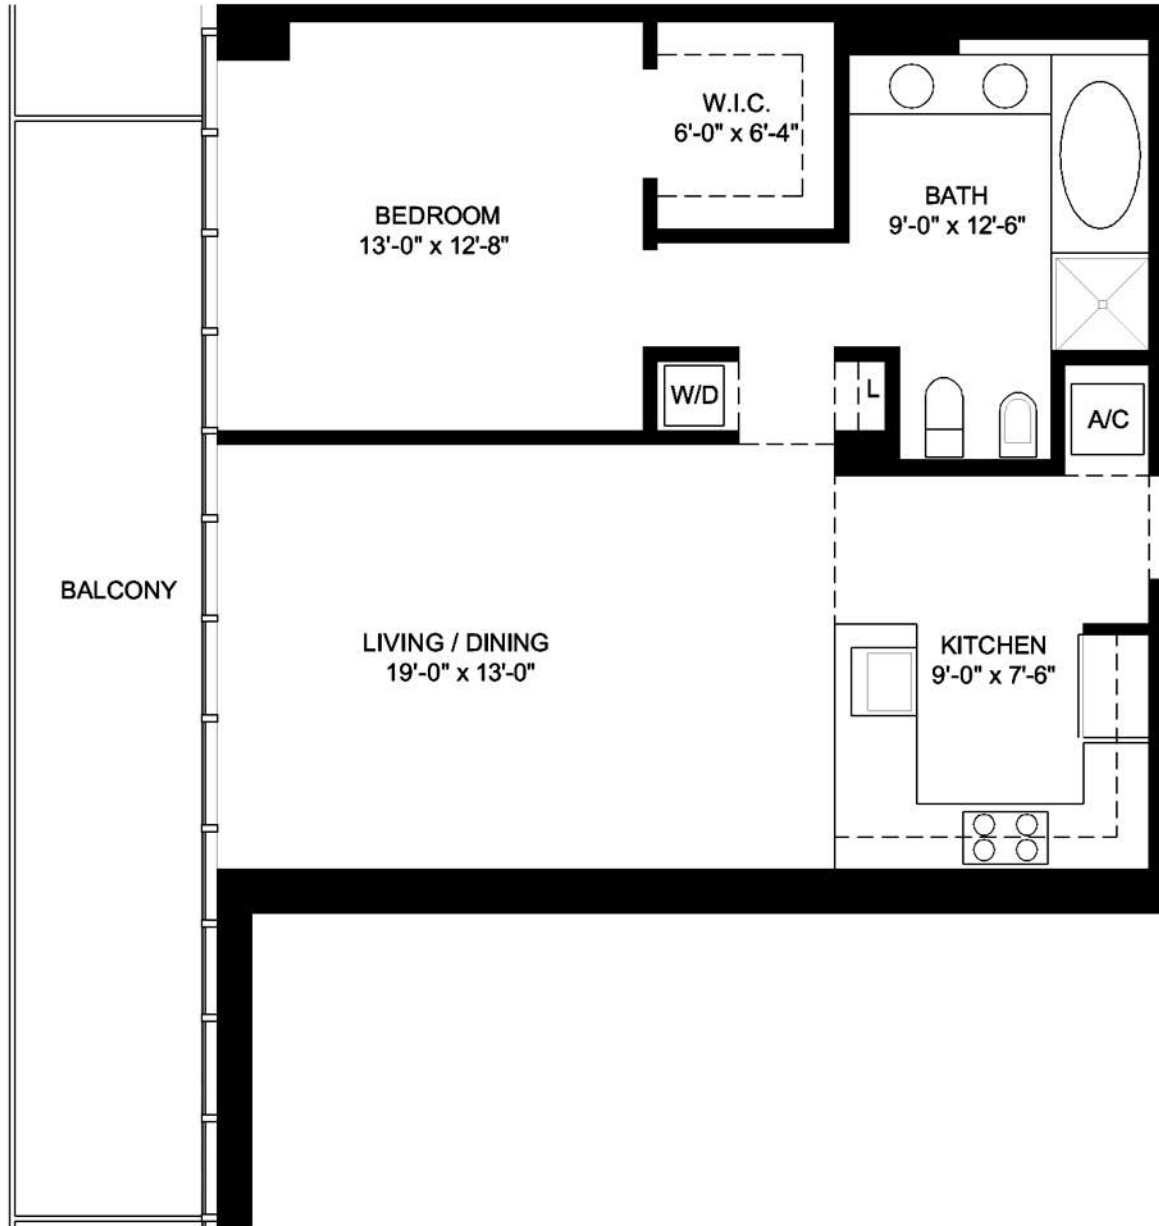

SOUTH TOWER CONDO 01  
1 BEDROOMS/ 1 BATHS

FLOOR PLAN  
S-C5  
800 sq ft.

CANYON RANCH  
LIVING.<sup>®</sup>  
MIAMI BEACH

SOUTH TOWER CONDO 02  
3 BEDROOMS/ 3.5 BATHS

FLOOR PLAN  
S-A2  
2,290 sq ft.

SOUTH TOWER CONDO 01  
1 BEDROOMS/ 1 BATHS

FLOOR PLAN  
S-C5A  
744 sq ft.

SOUTH TOWER CONDO 02  
2 BEDROOMS/ 2.5 BATHS

FLOOR PLAN  
S-B3A  
1,425 sq ft.

CANYON RANCH  
LIVING.<sup>®</sup>  
MIAMI BEACH

SOUTH TOWER CONDO 04  
1 BEDROOMS/ 1.5 BATHS/ DEN

FLOOR PLAN  
S-C6  
1,107 sq ft.

CANYON RANCH  
LIVING.  
MIAMI BEACH

SOUTH TOWER LOFT 01,02  
 2 BEDROOMS/ 2 BATHS

FLOOR PLAN  
 S-B2  
 1,325 sq ft.

CANYON RANCH  
 LIVING.<sup>®</sup>  
 MIAMI BEACH