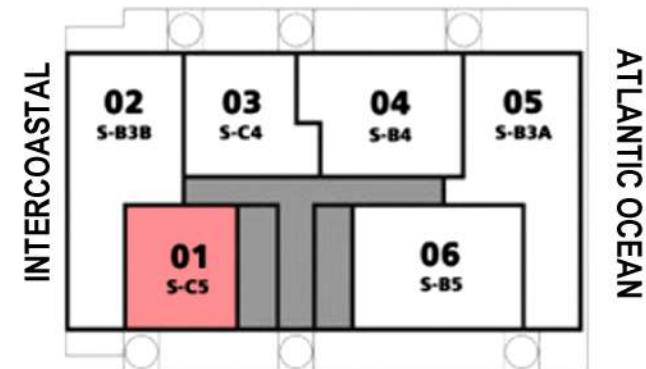

SOUTH TOWER CONDO 01  
1 BEDROOMS/ 1 BATHS

FLOOR PLAN  
S-C5  
800 sq ft.

CANYON RANCH  
LIVING.<sup>®</sup>  
MIAMI BEACH

SOUTH TOWER CONDO 02  
3 BEDROOMS/ 3.5 BATHS

FLOOR PLAN  
S-A2  
2,290 sq ft.

SOUTH TOWER CONDO 01  
1 BEDROOMS/ 1 BATHS

FLOOR PLAN  
S-C5A  
744 sq ft.

SOUTH TOWER CONDO 02  
2 BEDROOMS/ 2.5 BATHS

FLOOR PLAN  
S-B3A  
1,425 sq ft.

CANYON RANCH  
LIVING.<sup>®</sup>  
MIAMI BEACH

SOUTH TOWER CONDO 04  
1 BEDROOMS/ 1.5 BATHS/ DEN

FLOOR PLAN  
S-C6  
1,107 sq ft.

CANYON RANCH  
LIVING.  
MIAMI BEACH

SOUTH TOWER LOFT 01,02  
 2 BEDROOMS/ 2 BATHS

FLOOR PLAN  
 S-B2  
 1,325 sq ft.

CANYON RANCH  
 LIVING.<sup>®</sup>  
 MIAMI BEACH