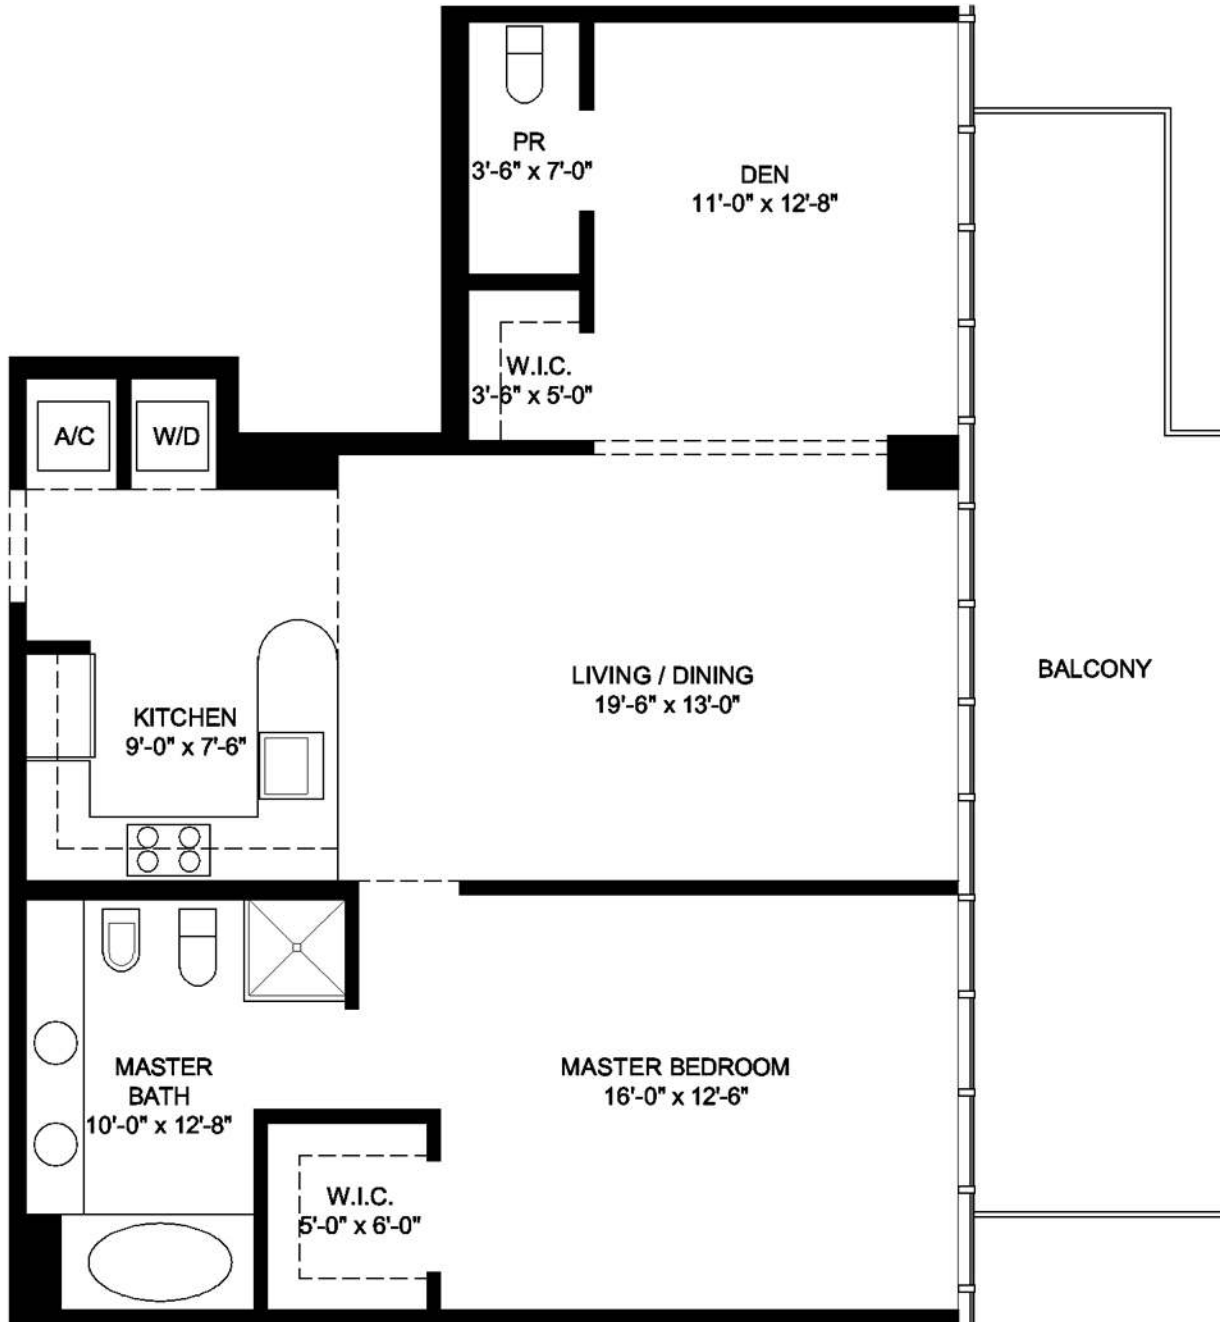

SOUTH TOWER CONDO 01  
1 BEDROOMS/ 1 BATHS

FLOOR PLAN  
S-C5  
800 sq ft.

CANYON RANCH  
LIVING.<sup>®</sup>  
MIAMI BEACH

SOUTH TOWER CONDO 02  
3 BEDROOMS/ 3.5 BATHS

FLOOR PLAN  
S-A2  
2,290 sq ft.

SOUTH TOWER CONDO 01  
1 BEDROOMS/ 1 BATHS

FLOOR PLAN  
S-C5A  
744 sq ft.

SOUTH TOWER CONDO 02  
2 BEDROOMS/ 2.5 BATHS

FLOOR PLAN  
S-B3A  
1,425 sq ft.

CANYON RANCH  
LIVING.<sup>®</sup>  
MIAMI BEACH

SOUTH TOWER CONDO 04  
1 BEDROOMS/ 1.5 BATHS/ DEN

FLOOR PLAN  
S-C6  
1,107 sq ft.

CANYON RANCH  
LIVING.  
MIAMI BEACH

SOUTH TOWER LOFT 01,02  
 2 BEDROOMS/ 2 BATHS

FLOOR PLAN  
 S-B2  
 1,325 sq ft.

CANYON RANCH  
 LIVING.<sup>®</sup>  
 MIAMI BEACH