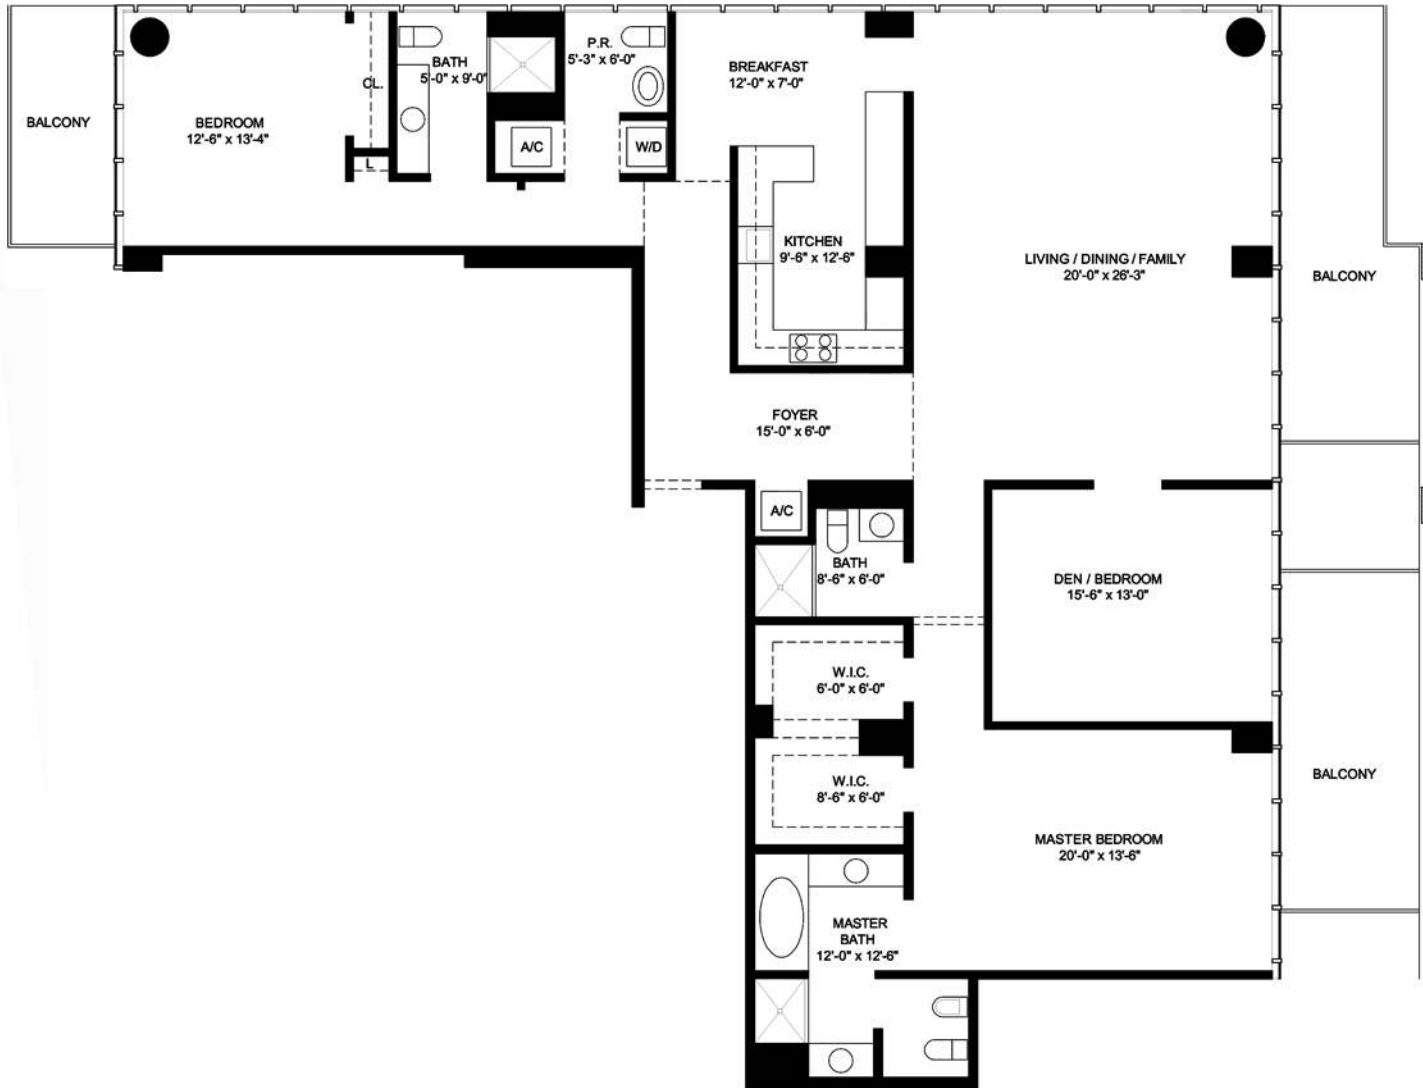

SOUTH TOWER CONDO 01  
1 BEDROOMS/ 1 BATHS

FLOOR PLAN  
S-C5  
800 sq ft.

CANYON RANCH  
LIVING.<sup>®</sup>  
MIAMI BEACH

SOUTH TOWER CONDO 02  
3 BEDROOMS/ 3.5 BATHS

FLOOR PLAN  
S-A2  
2,290 sq ft.

SOUTH TOWER CONDO 01  
1 BEDROOMS/ 1 BATHS

FLOOR PLAN  
S-C5A  
744 sq ft.

SOUTH TOWER CONDO 02  
2 BEDROOMS/ 2.5 BATHS

FLOOR PLAN  
S-B3A  
1,425 sq ft.

CANYON RANCH  
LIVING.<sup>®</sup>  
MIAMI BEACH

SOUTH TOWER CONDO 04  
1 BEDROOMS/ 1.5 BATHS/ DEN

FLOOR PLAN  
S-C6  
1,107 sq ft.

CANYON RANCH  
LIVING.  
MIAMI BEACH

SOUTH TOWER LOFT 01,02  
 2 BEDROOMS/ 2 BATHS

FLOOR PLAN  
 S-B2  
 1,325 sq ft.

CANYON RANCH  
 LIVING.<sup>®</sup>  
 MIAMI BEACH