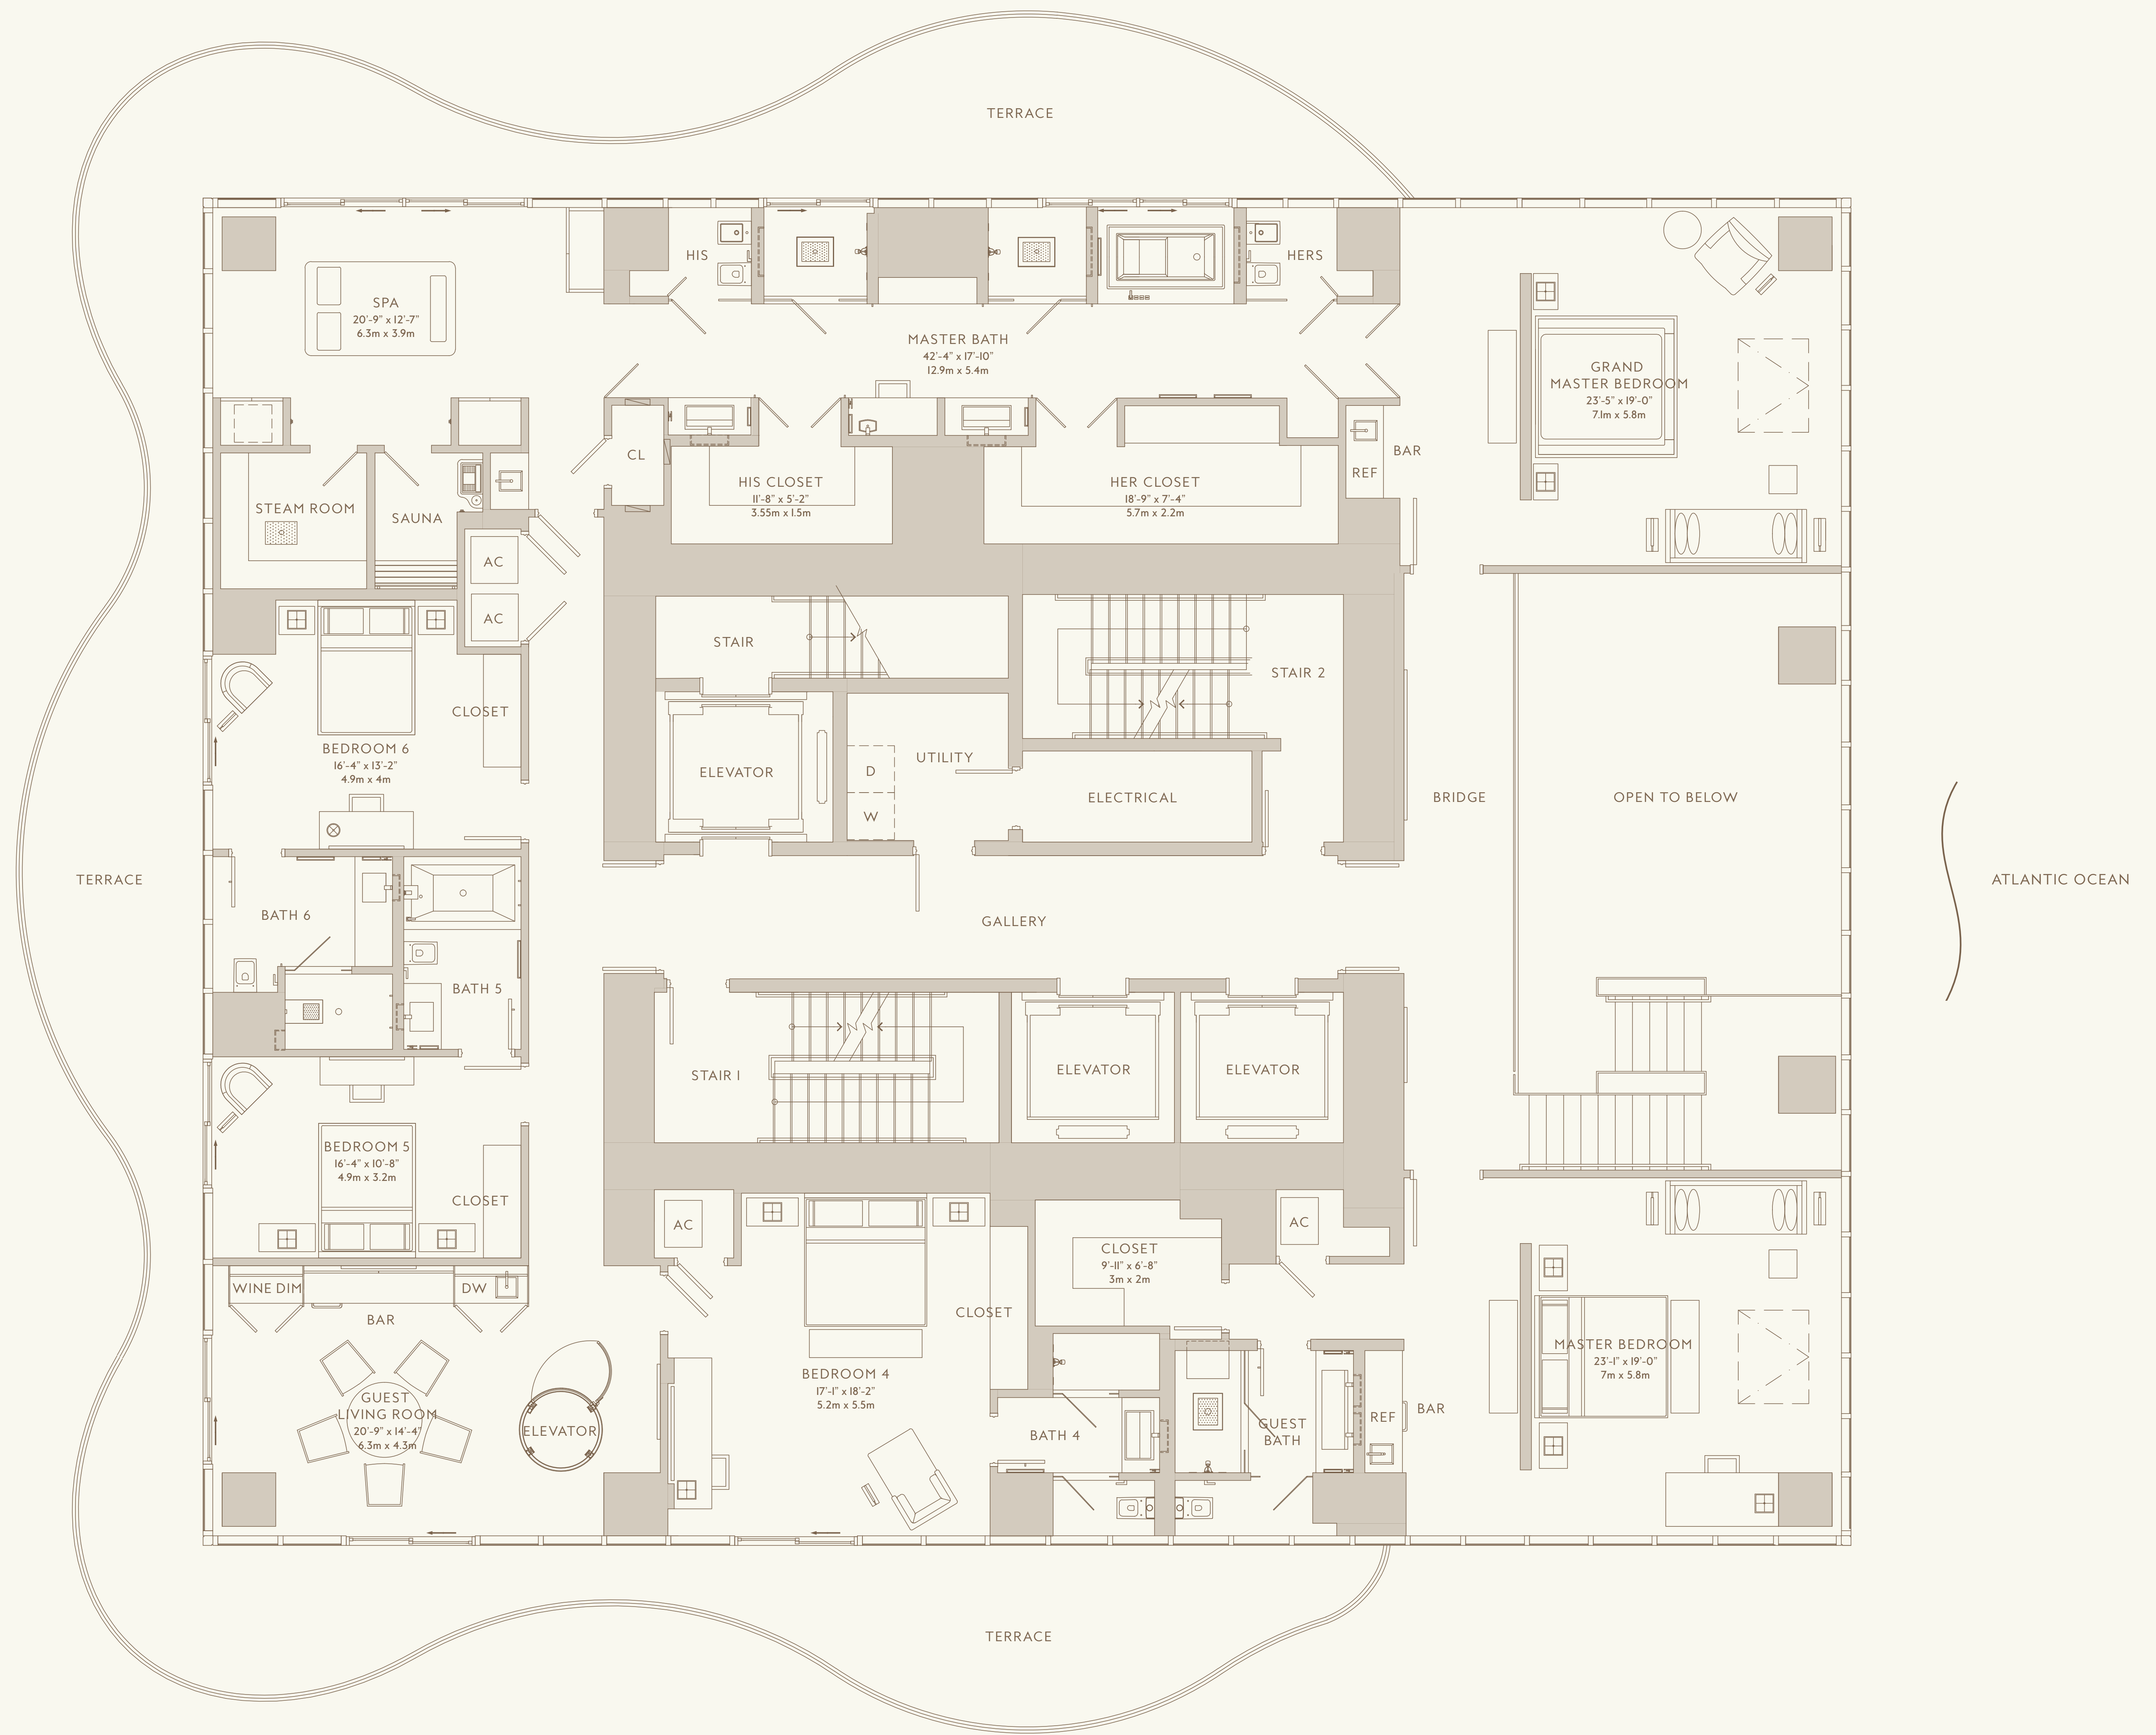

PENTHOUSE
FLOOR FOURTY-THREE / LEVEL ONE

5 BEDROOMS, 6 FULL BATHS,
2 HALF BATHS AND POOL BATH
STAFF QUARTERS, PRIVATE SPA, GAME ROOM,
MOVIE THEATRE AND ROOF TERRACE POOL DECK

	TOTAL SQ FT	TOTAL SQ M
RESIDENCE	10,755	999.2
TERRACE + ROOF TOP	6,050	562
TOTAL	16,805	1,561.2

PENTHOUSE
FLOOR FORTY-FOUR / LEVEL TWO

5 BEDROOMS, 6 FULL BATHS,
2 HALF BATHS AND POOL BATH
STAFF QUARTERS, PRIVATE SPA, GAME ROOM,
MOVIE THEATRE AND ROOF TERRACE POOL DECK

	TOTAL SQ FT	TOTAL SQ M
RESIDENCE	10,755	999.2
TERRACE + ROOF TOP	6,050	562
TOTAL	16,805	1,561.2

PENTHOUSE
ROOF TOP / LEVEL THREE

5 BEDROOMS, 6 FULL BATHS,
2 HALF BATHS AND POOL BATH
STAFF QUARTERS, PRIVATE SPA, GAME ROOM,
MOVIE THEATRE AND ROOF TERRACE POOL DECK

	TOTAL SQ FT	TOTAL SQ M
RESIDENCE	10,755	999.2
TERRACE + ROOF TOP	6,050	562
TOTAL	16,805	1,561.2