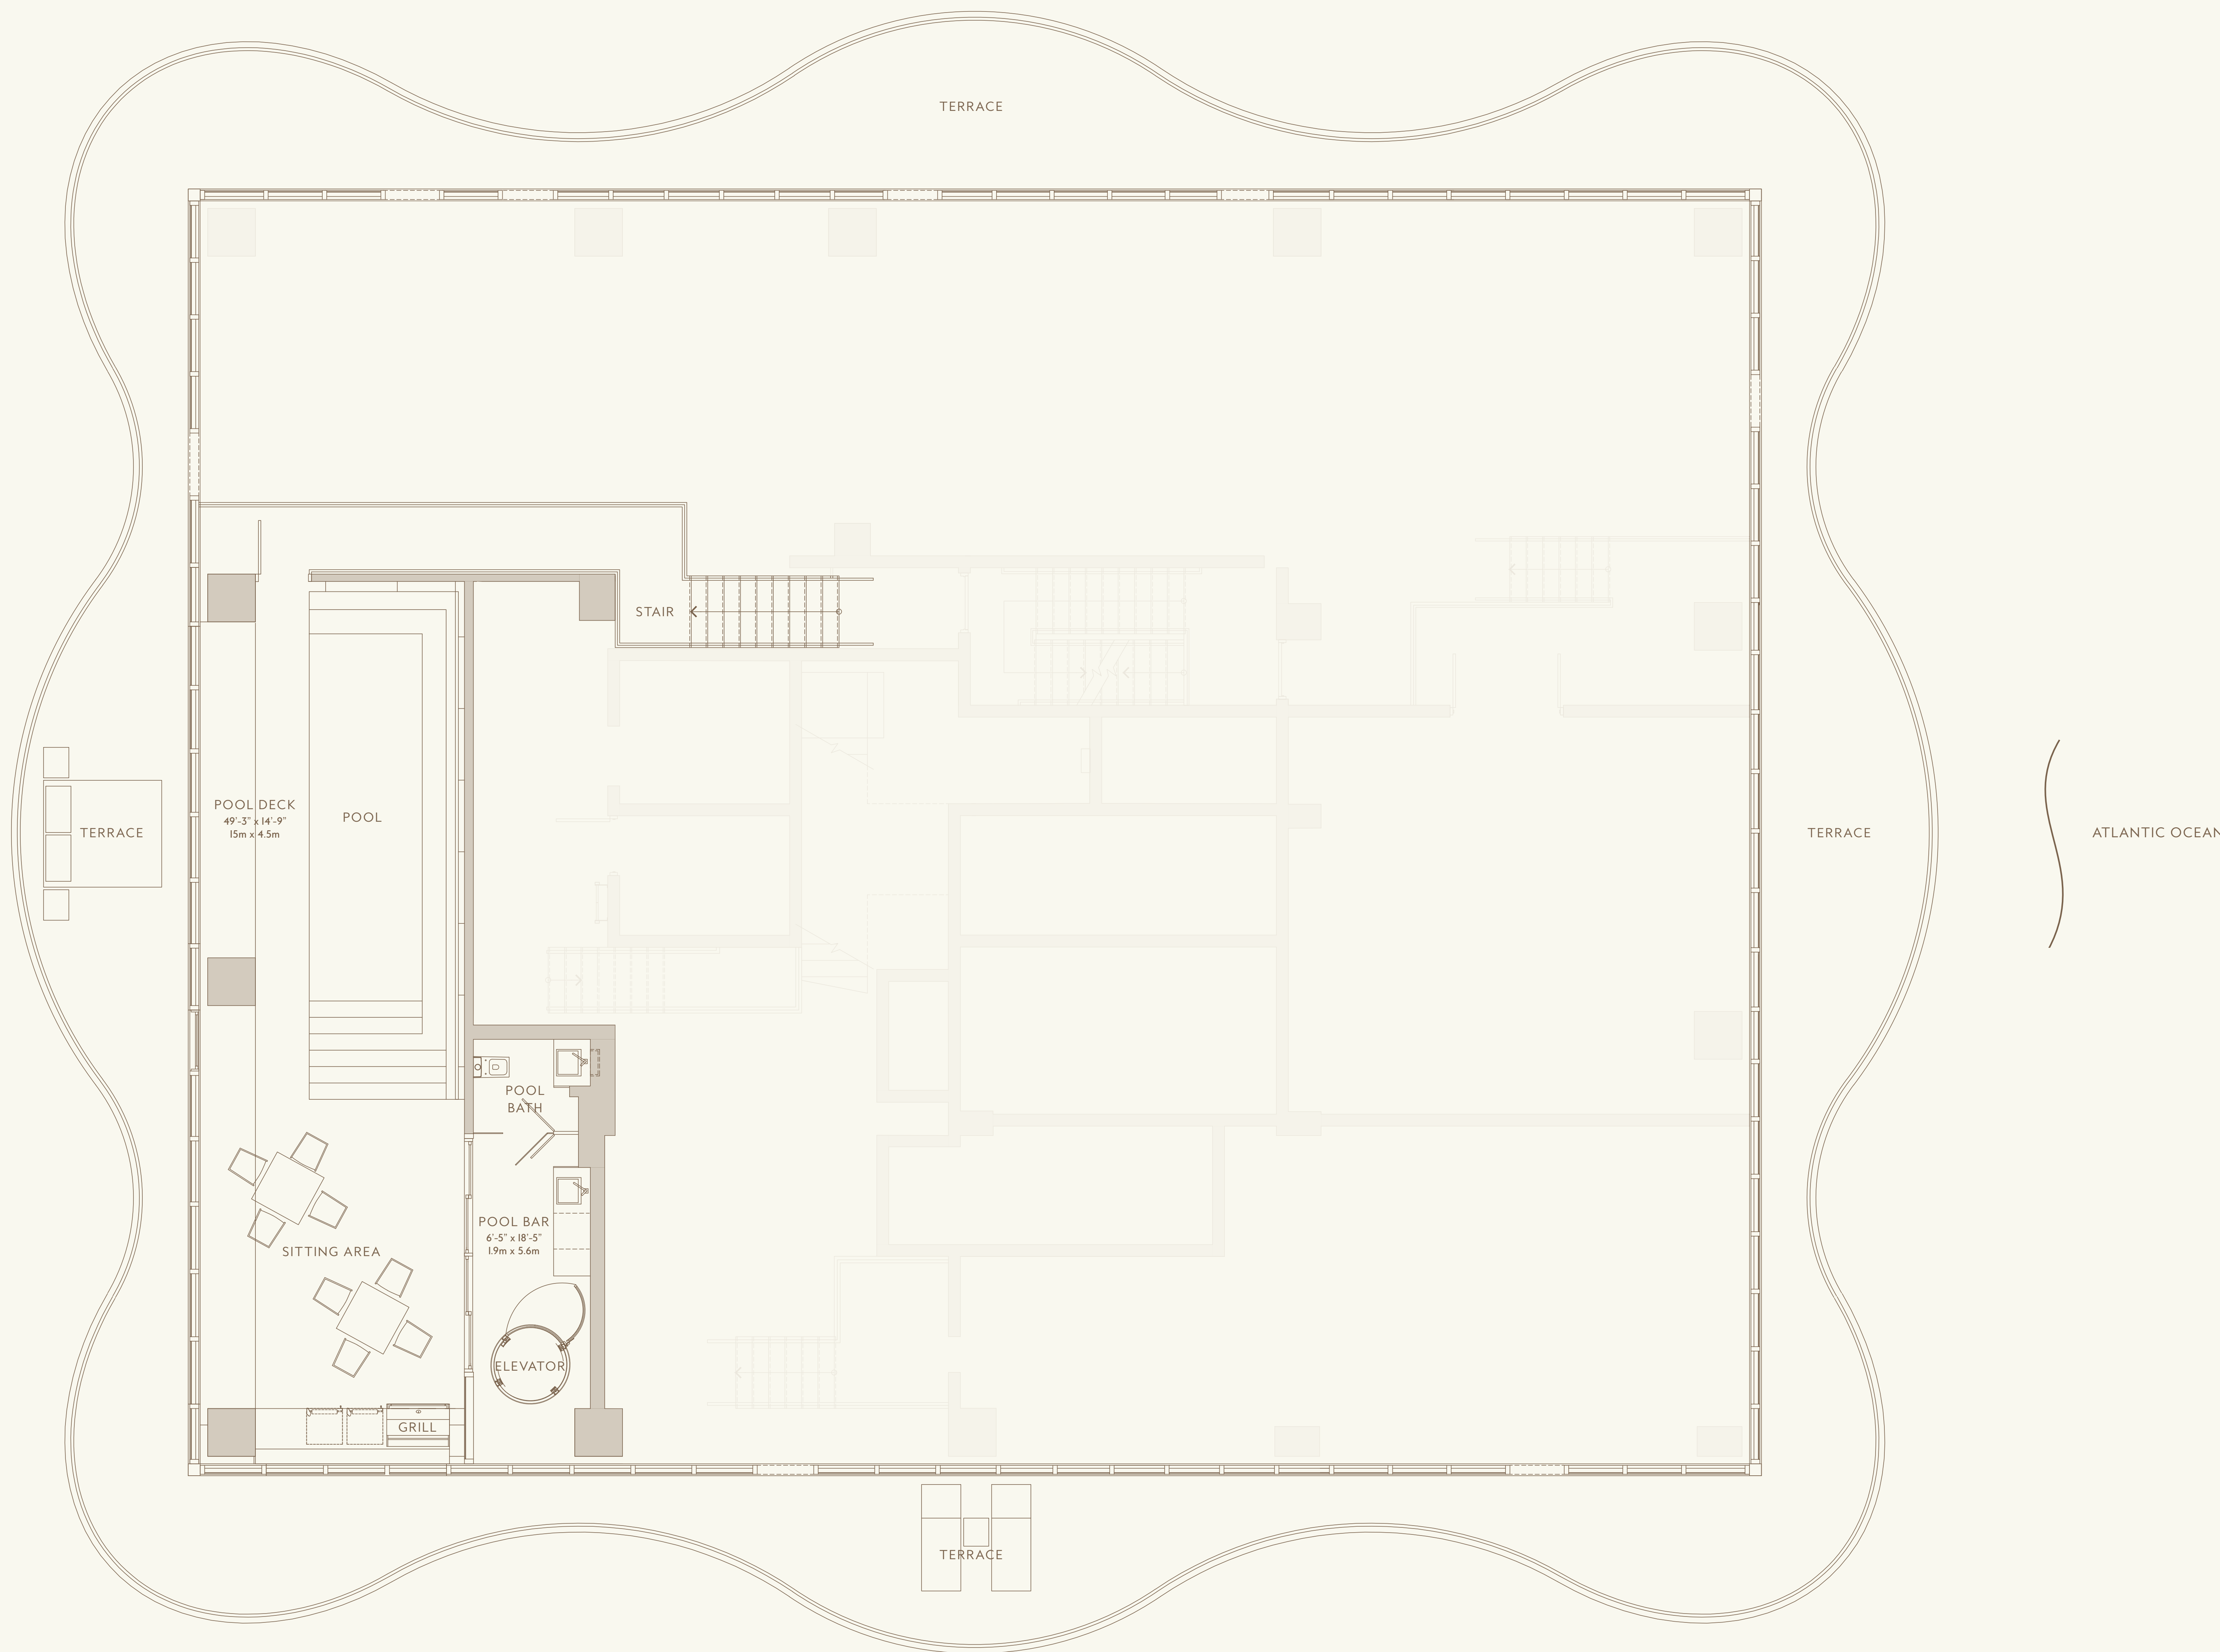

PENTHOUSE
FLOOR FOURTY-THREE / LEVEL ONE

5 BEDROOMS, 6 FULL BATHS,
2 HALF BATHS AND POOL BATH
STAFF QUARTERS, PRIVATE SPA, GAME ROOM,
MOVIE THEATRE AND ROOF TERRACE POOL DECK

	TOTAL SQ FT	TOTAL SQ M
RESIDENCE	10,755	999.2
TERRACE + ROOF TOP	6,050	562
TOTAL	16,805	1,561.2

PENTHOUSE
FLOOR FORTY-FOUR / LEVEL TWO

5 BEDROOMS, 6 FULL BATHS,
2 HALF BATHS AND POOL BATH
STAFF QUARTERS, PRIVATE SPA, GAME ROOM,
MOVIE THEATRE AND ROOF TERRACE POOL DECK

	TOTAL SQ FT	TOTAL SQ M
RESIDENCE	10,755	999.2
TERRACE + ROOF TOP	6,050	562
TOTAL	16,805	1,561.2