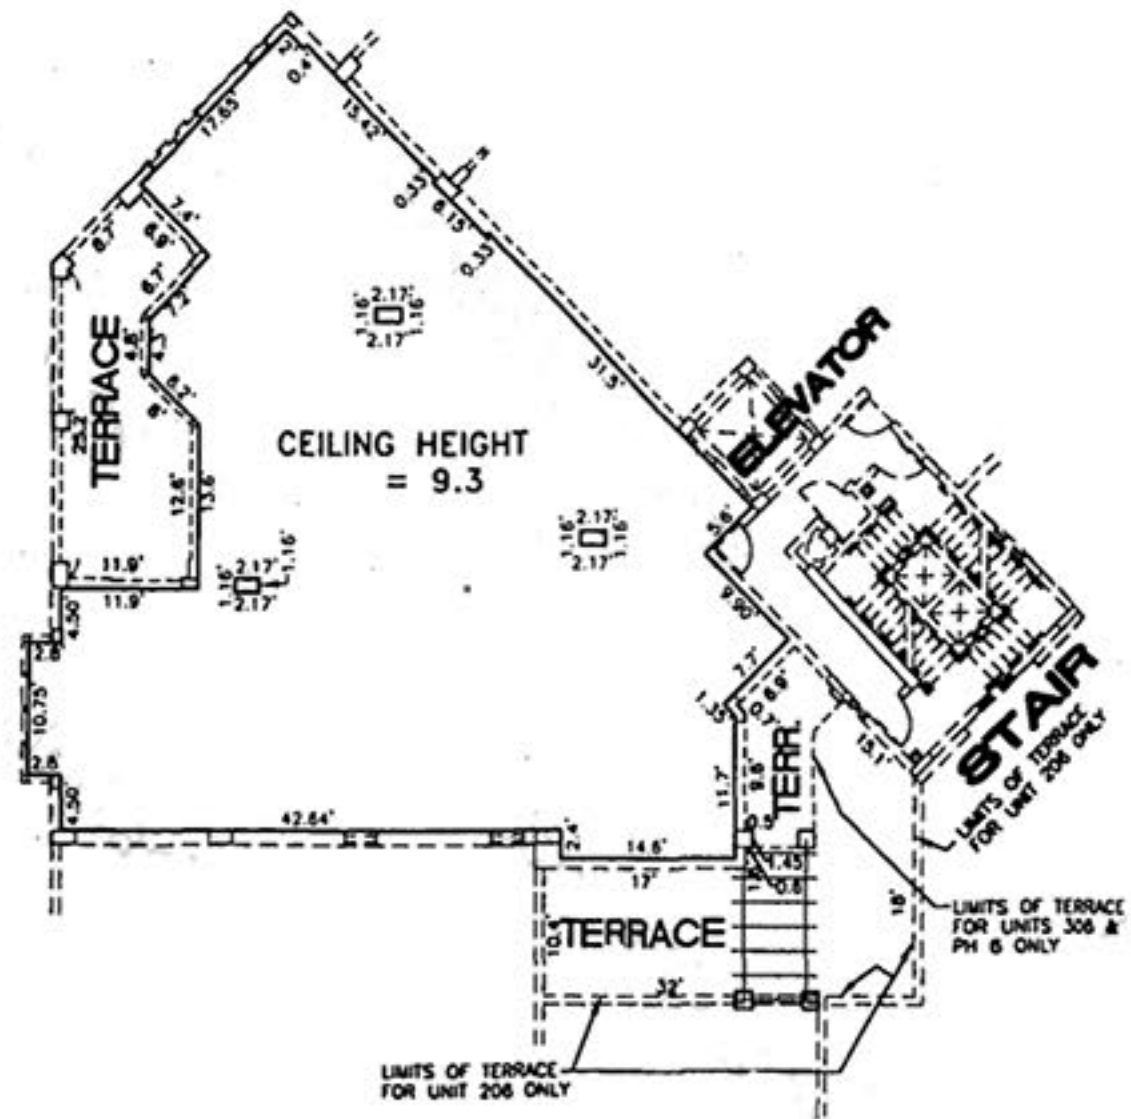

Club Tower III  
UNIT D

MODEL	Line/Unit	Floor	Bed/Baths	Square Feet		Square Meters	
				Interior	Balcony	Interior	Balcony
Type D	06,PH6	2-3,6	3 / 3	2781		258.36	