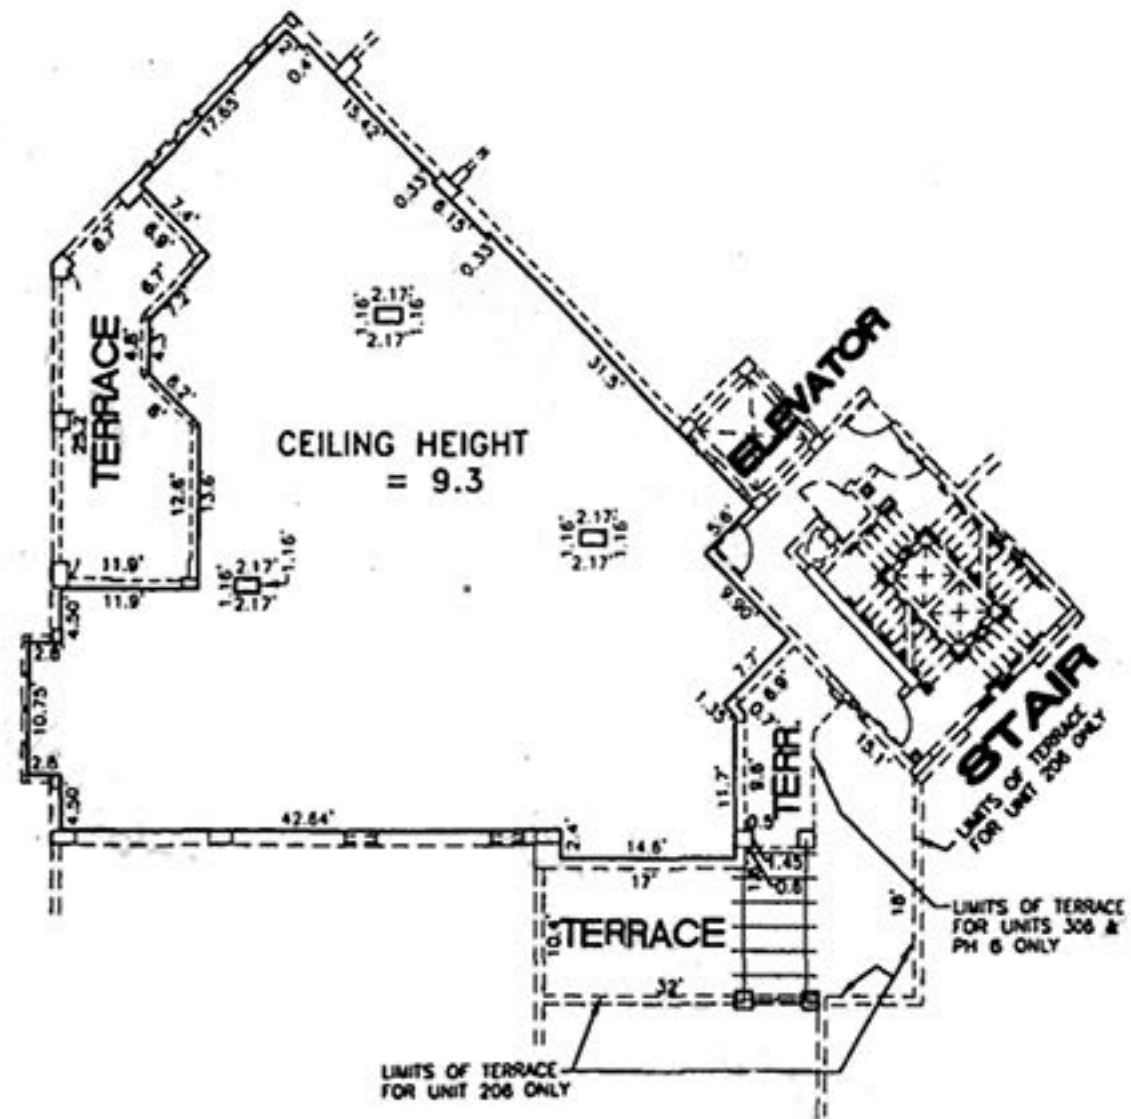

Club Tower III
UNIT D

MODEL	Line/Unit	Floor	Bed/Baths	Square Feet		Square Meters	
				Interior	Balcony	Interior	Balcony
Type D	06,PH6	2-3,6	3 / 3	2781		258.36	