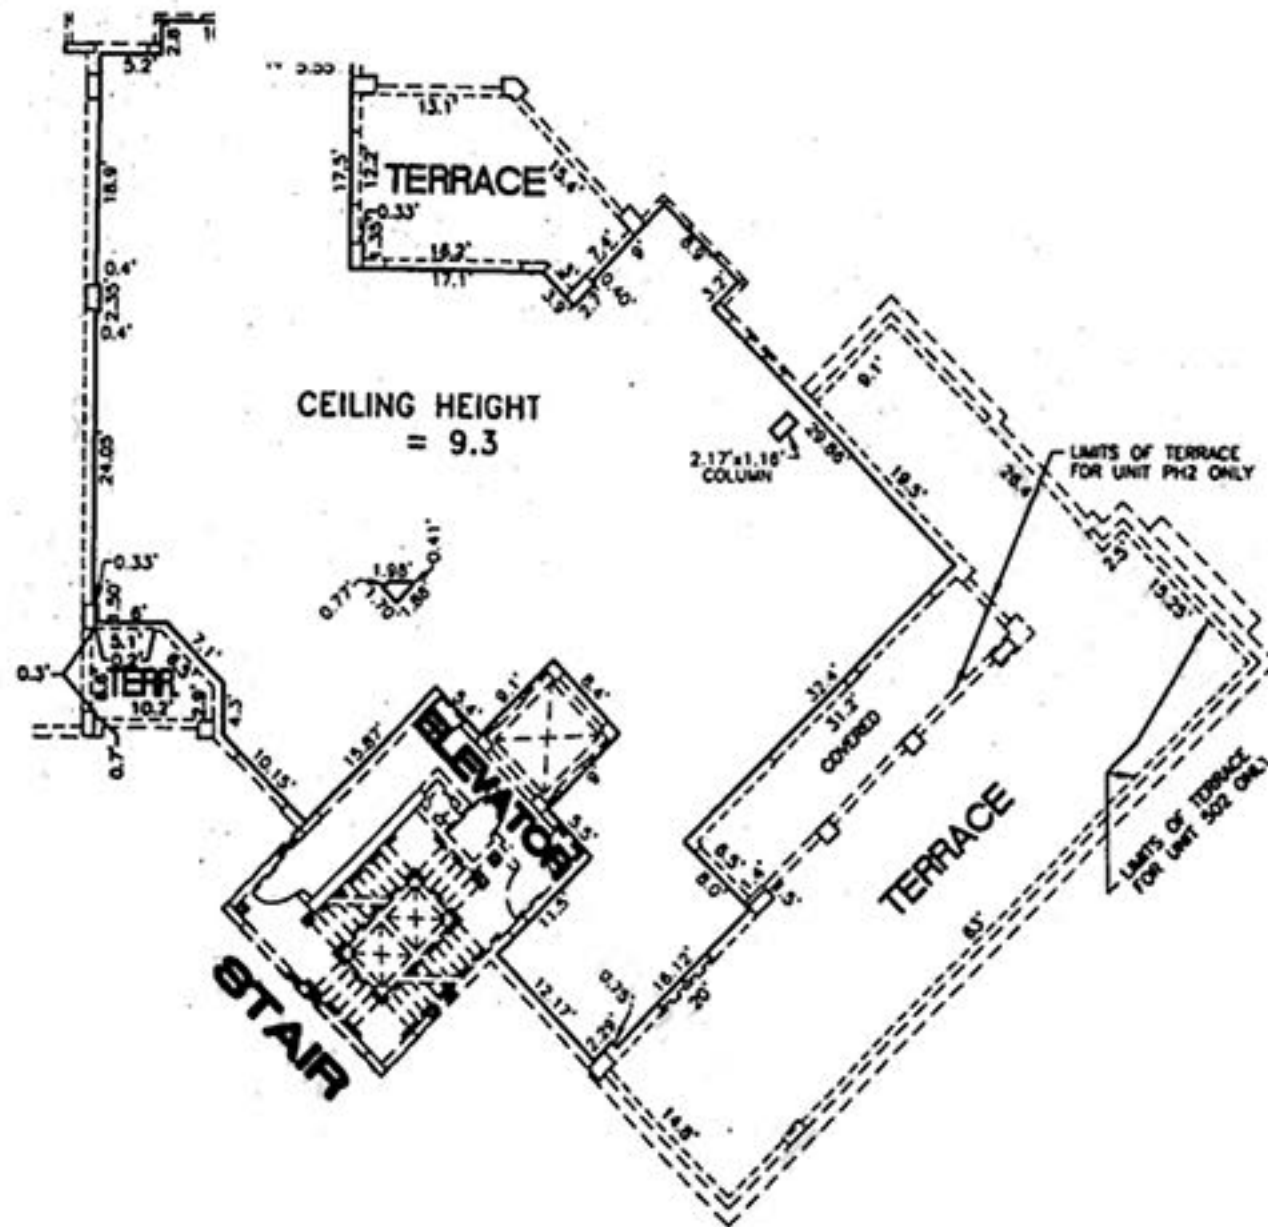

Club Tower III
UNIT C2

MODEL	Line/Unit	Floor	Bed/Baths	Square Feet		Square Meters	
				Interior	Balcony	Interior	Balcony
Type C2	02,PH2	5-6	4 / 4	3420		317.72	