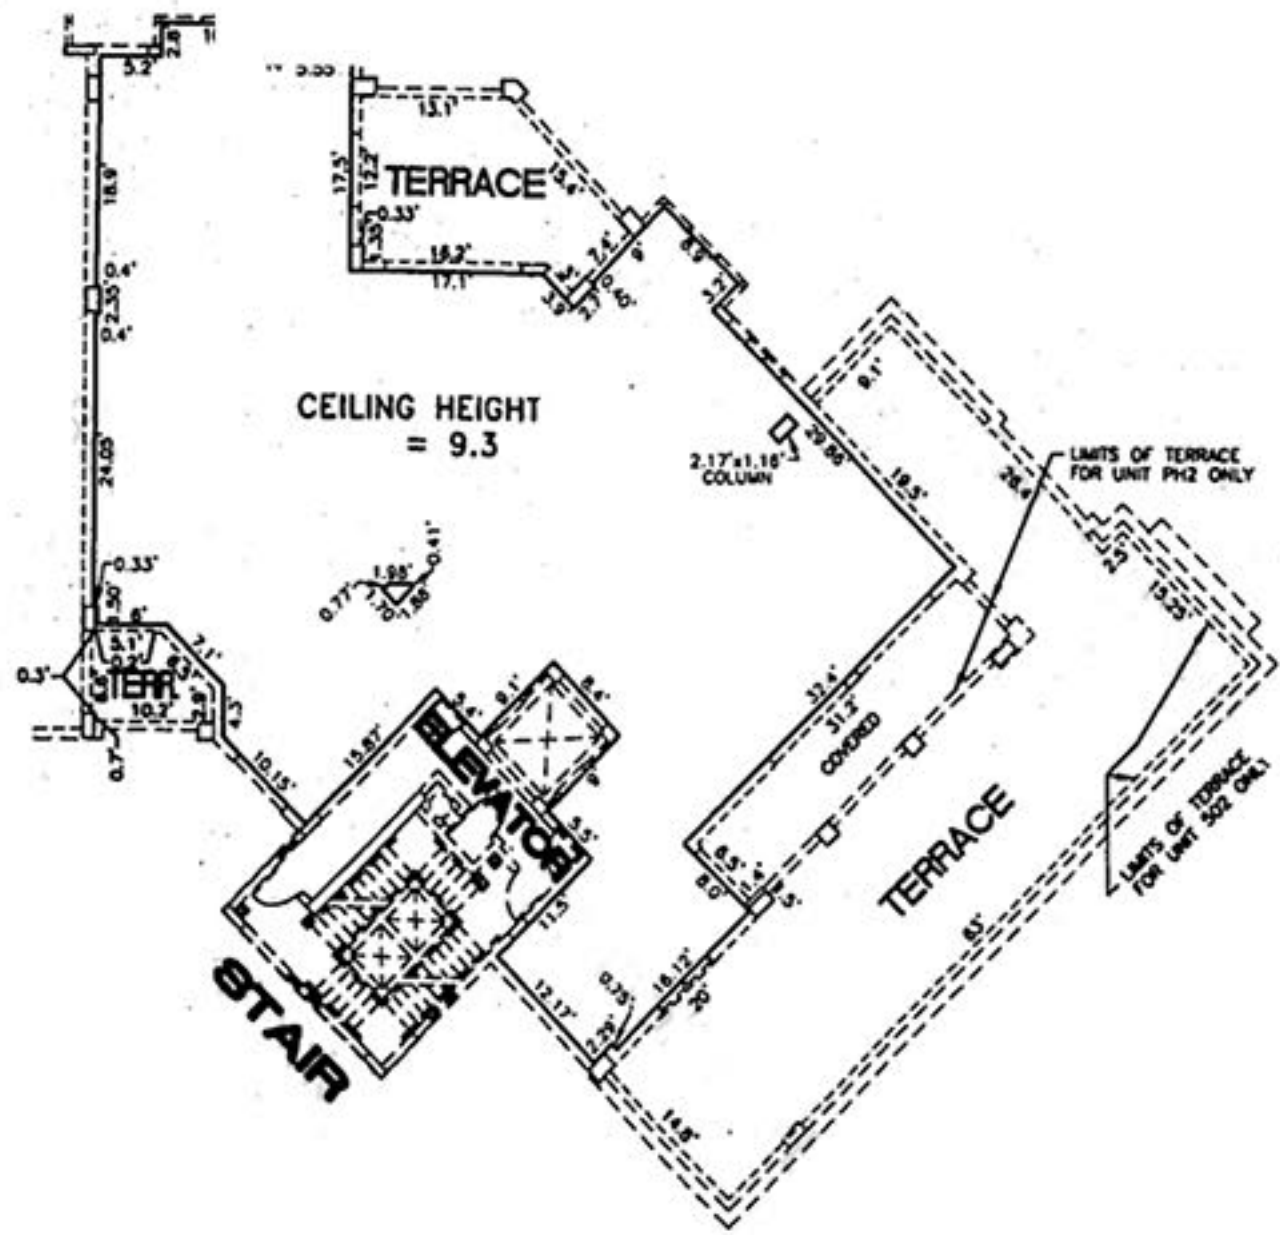

Club Tower III  
UNIT C2

MODEL	Line/Unit	Floor	Bed/Baths	Square Feet		Square Meters	
				Interior	Balcony	Interior	Balcony
Type C2	02,PH2	5-6	4 / 4	3420		317.72	