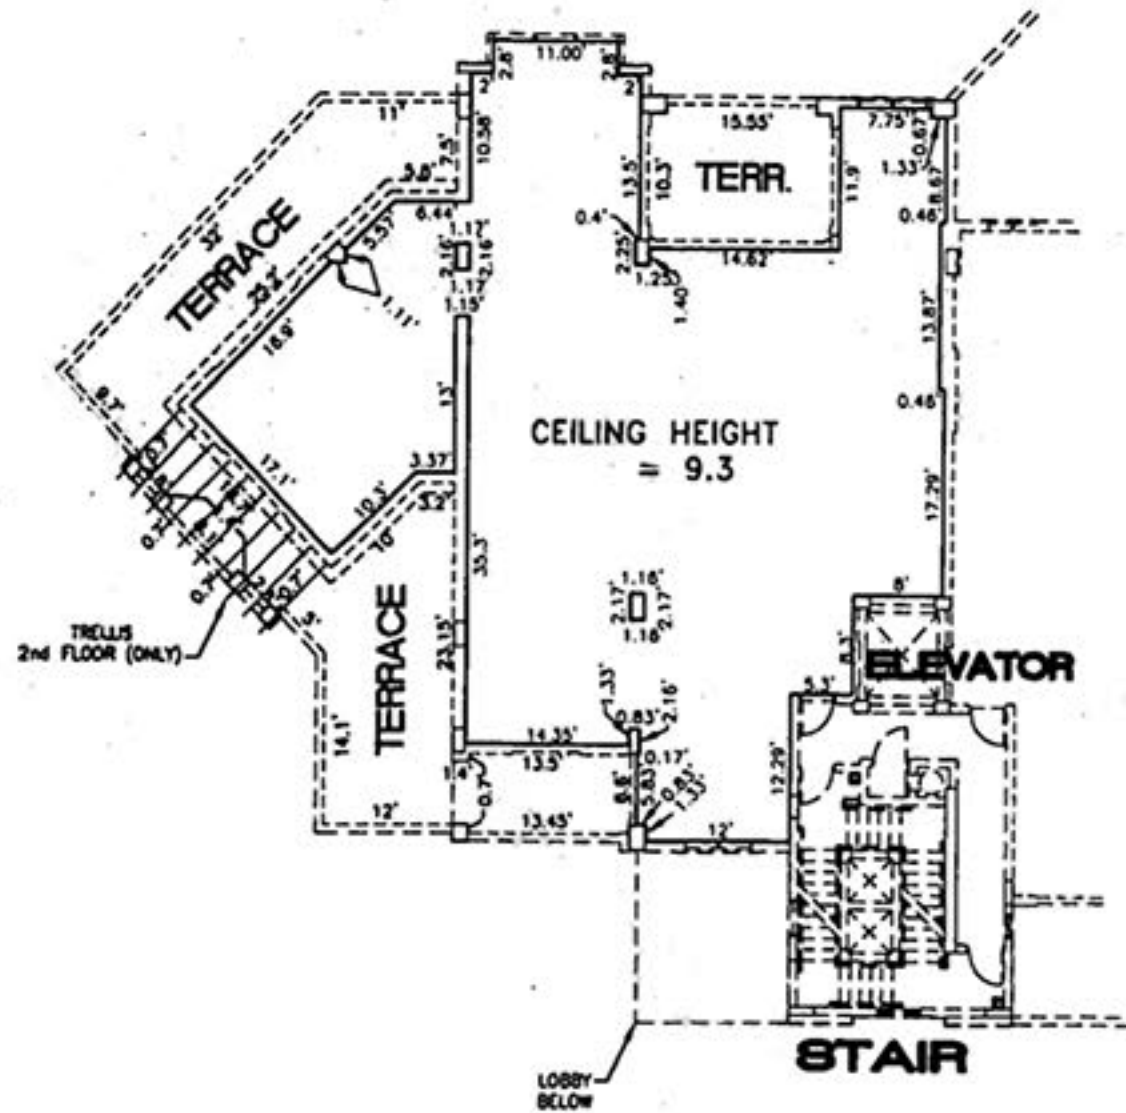

Club Tower III
 UNIT B2

MODEL	Line/Unit	Floor	Bed/Baths	Square Feet		Square Meters	
				Interior	Balcony	Interior	Balcony
Type B2-rev	12	2	4 / 3	2650		246.19	