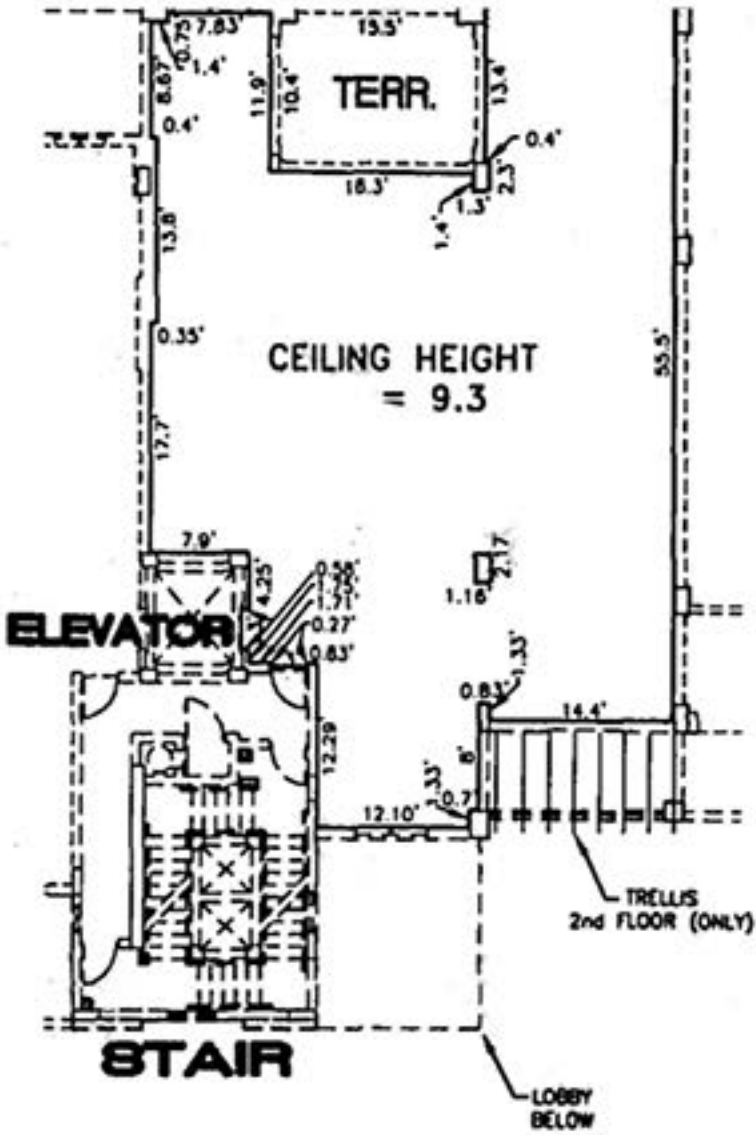

Club Tower III  
 UNIT B

MODEL	Line/Unit	Floor	Bed/Baths	Square Feet		Square Meters	
				Interior	Balcony	Interior	Balcony
Type B	01,03,PH1,PH3	2-5	3 / 3	2220		206.24	