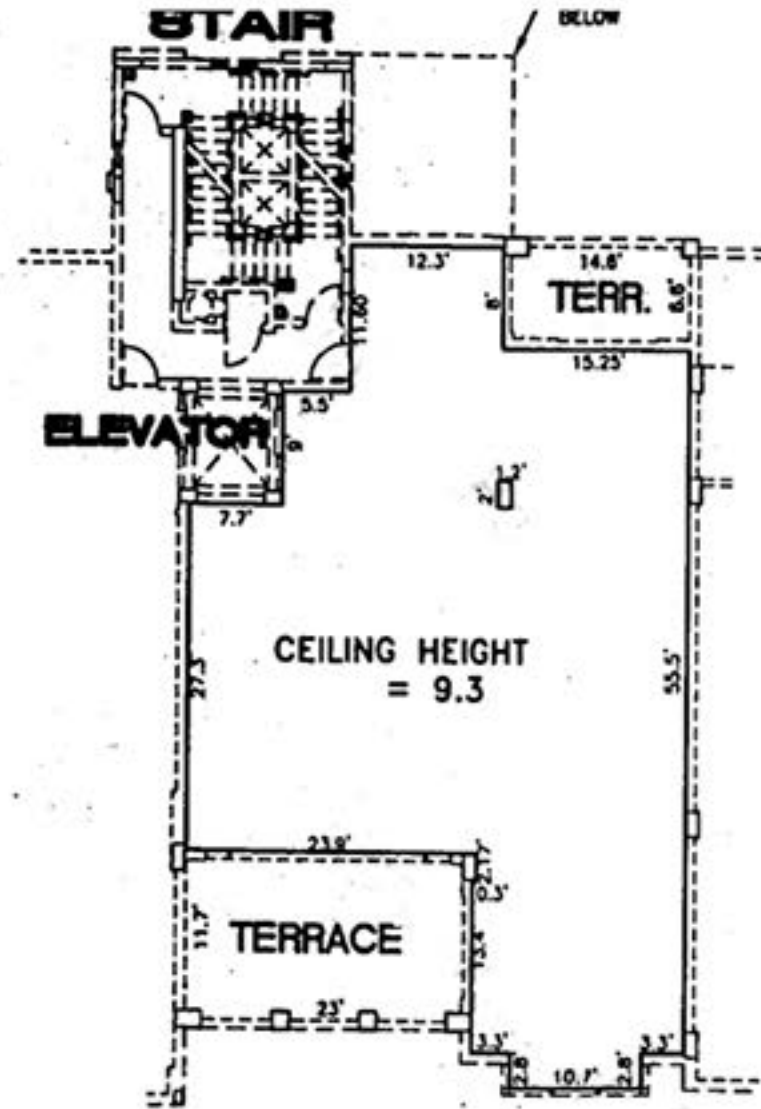

Club Tower III  
UNIT A

MODEL	Line/Unit	Floor	Bed/Baths	Square Feet		Square Meters	
				Interior	Balcony	Interior	Balcony
Type A-rev	08	2-4	2 / 2	2060		191.38	