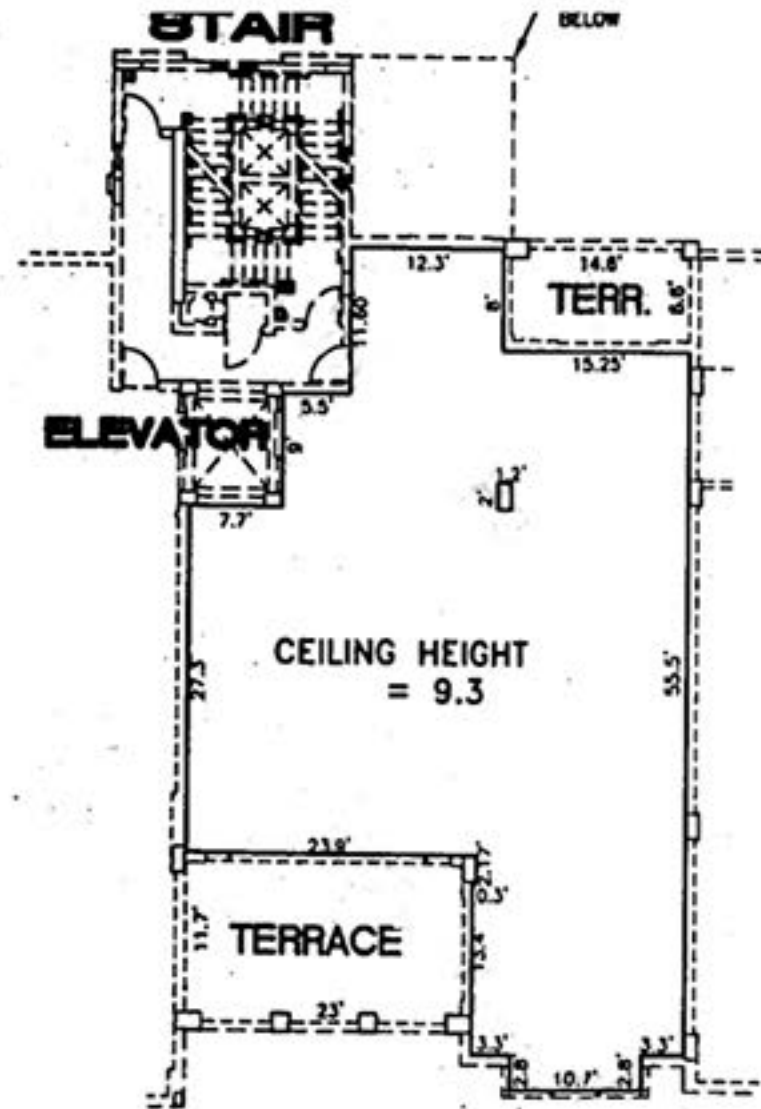

Club Tower III  
UNIT A

MODEL	Line/Unit	Floor	Bed/Baths	Square Feet		Square Meters	
				Interior	Balcony	Interior	Balcony
Type A-rev	08	2-4	2 / 2	2060		191.38	